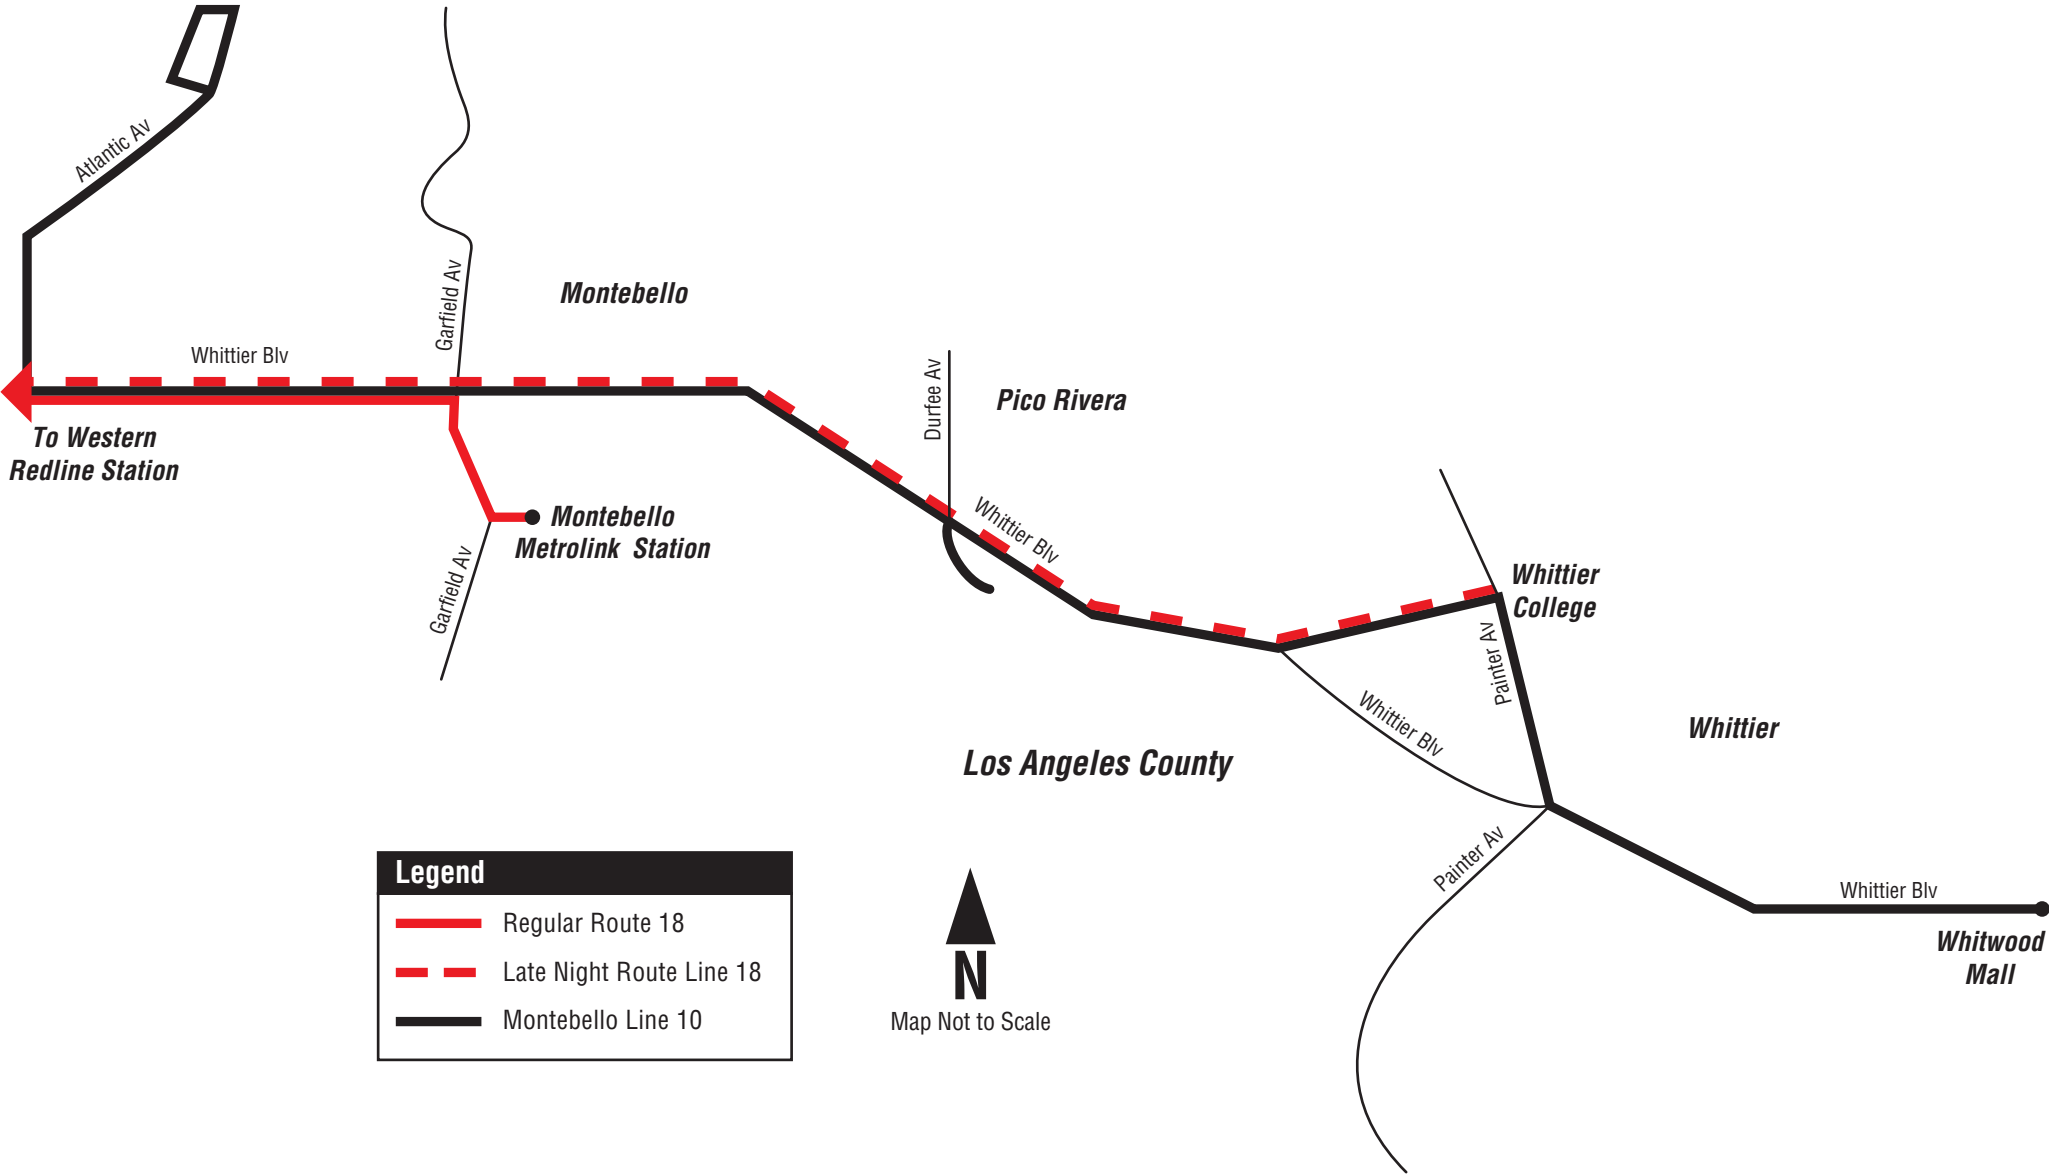

Attachment C

MTA Line 18: Night Service to Whittier

Legend	
	Regular Route 18
	Late Night Route Line 18
	Montebello Line 10

N
Map Not to Scale