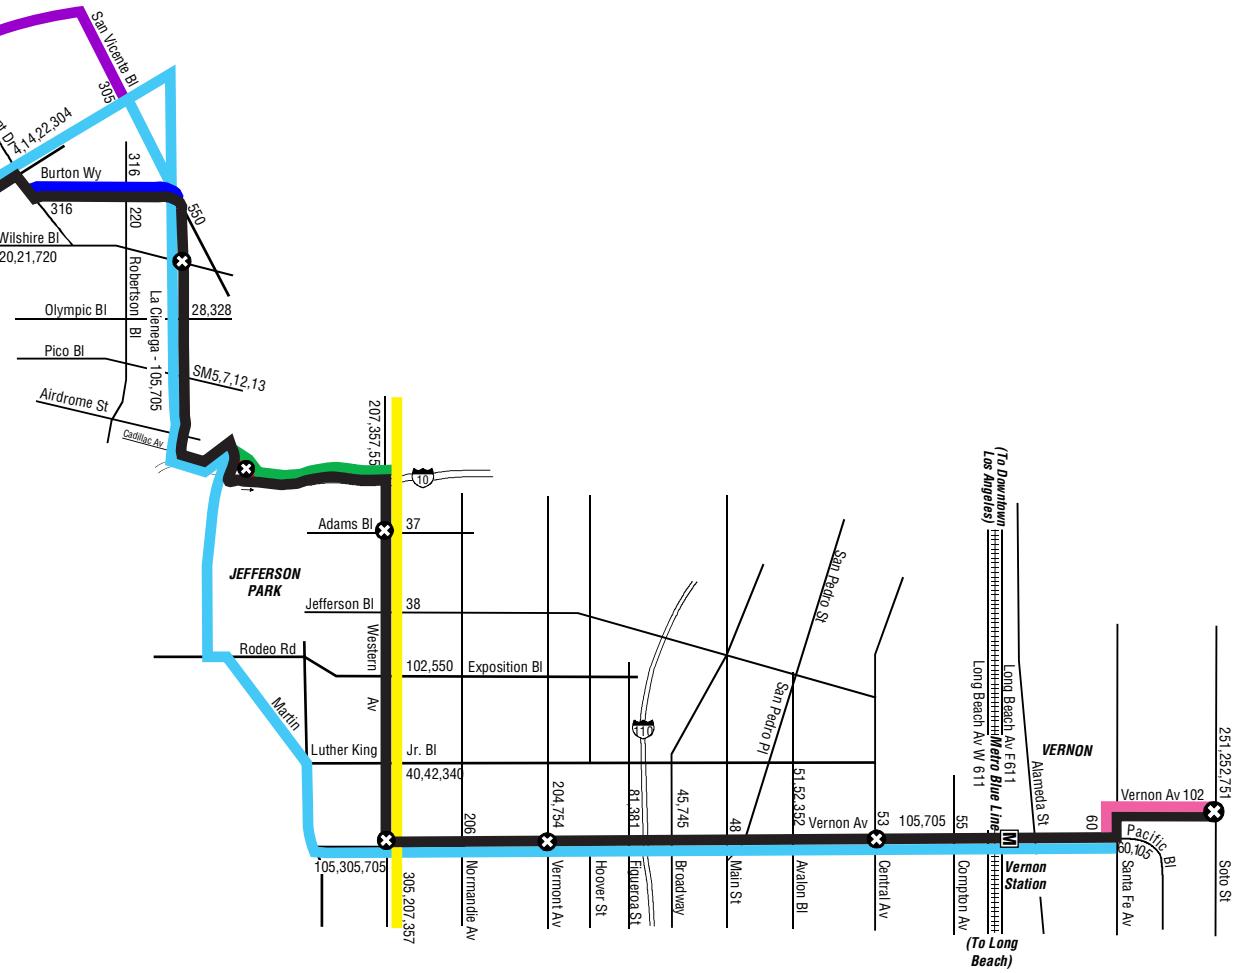

# Line 576

Legend	
	Line 576 to be Cancelled
<b>Alternative Service</b>	
	Lines 105, 705
	Line 207,357
	Line 434,439
	Line 316
	Line 305
	Line 2,302
	Line 611
	Line 14

(To Downtown Los Angeles)  
 (To Long Beach)  
**Vernon Blue Line**  
 (To Long Beach)

**VERNON**  
 Vernon Station

Vernon Av 102  
 Santa Fe Av

251,252,751  
 Soto St