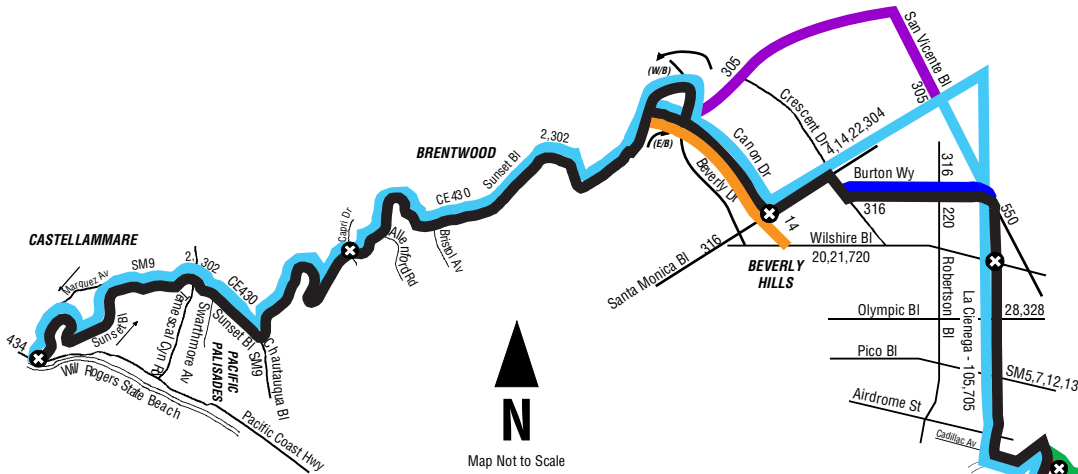

# Line 576

Legend	
	Line 576 to be Cancelled
<b>Alternative Service</b>	
	Lines 105, 705
	Line 207,357
	Line 434,439
	Line 316
	Line 305
	Line 2,302
	Line 611
	Line 14

(To Downtown Los Angeles)  
 (To Long Beach)  
**Vernon Blue Line**  
 (To Long Beach)

**VERNON**  
 Vernon Station

Vernon Av 102  
 Santa Fe Av

251,252,751  
 Soto St