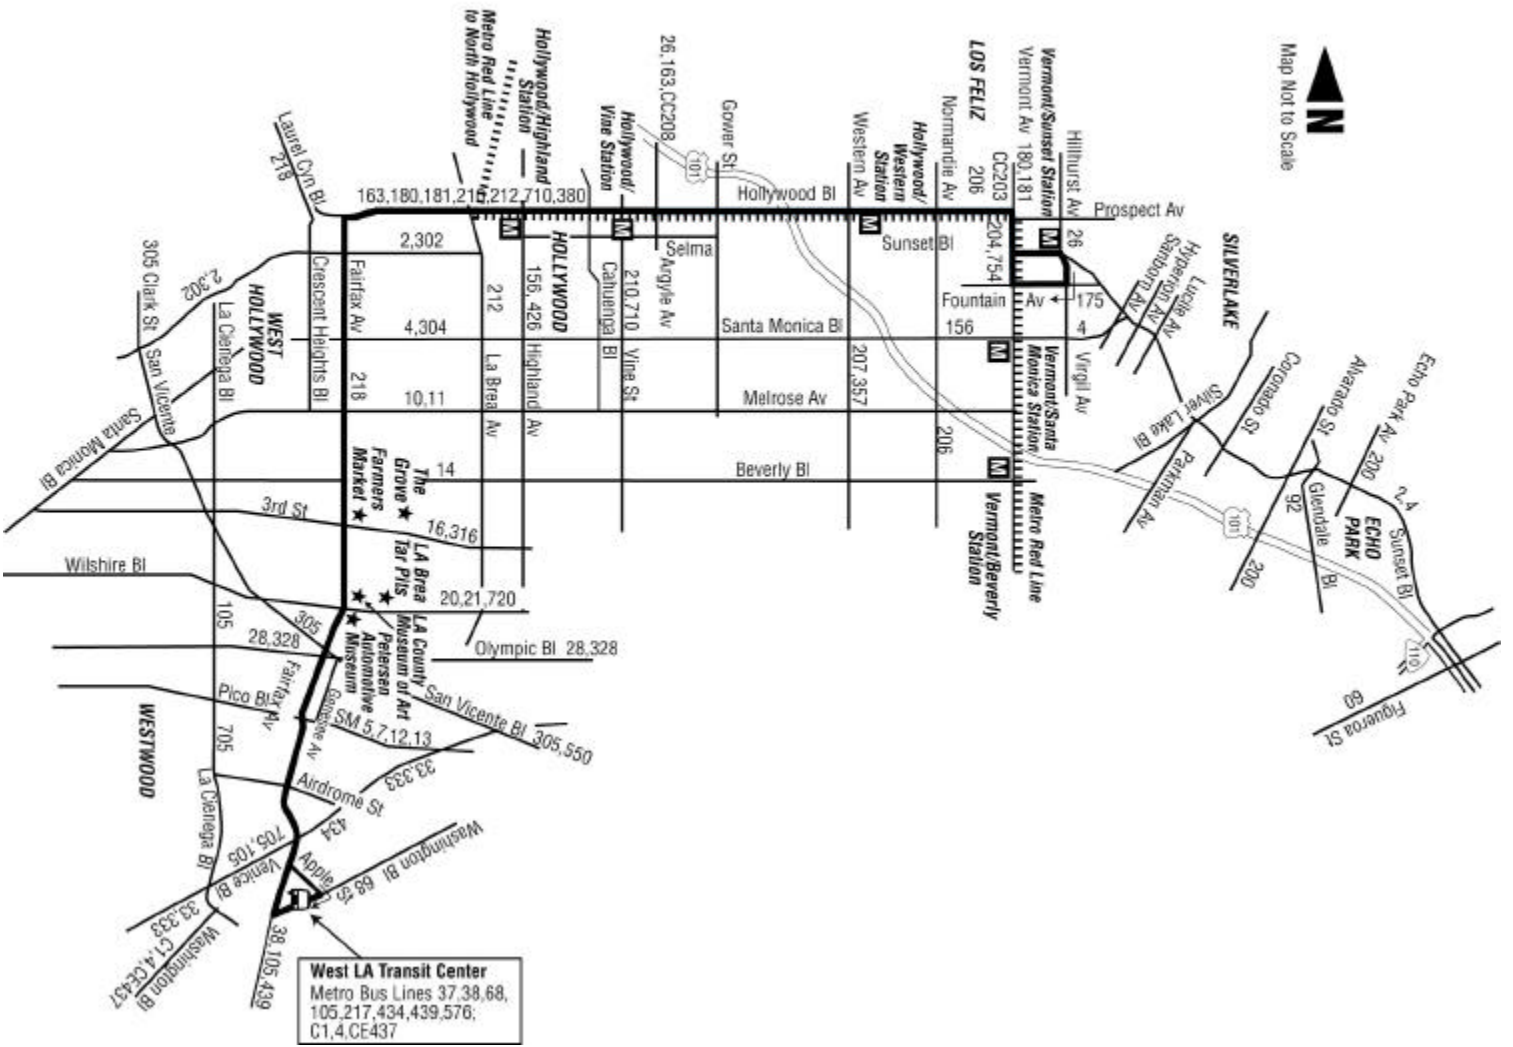

LINE 217

West LA Transit Center
 Metro Bus Lines 37, 38, 68,
 105, 217, 434, 439, 576,
 C1, 4, CE437