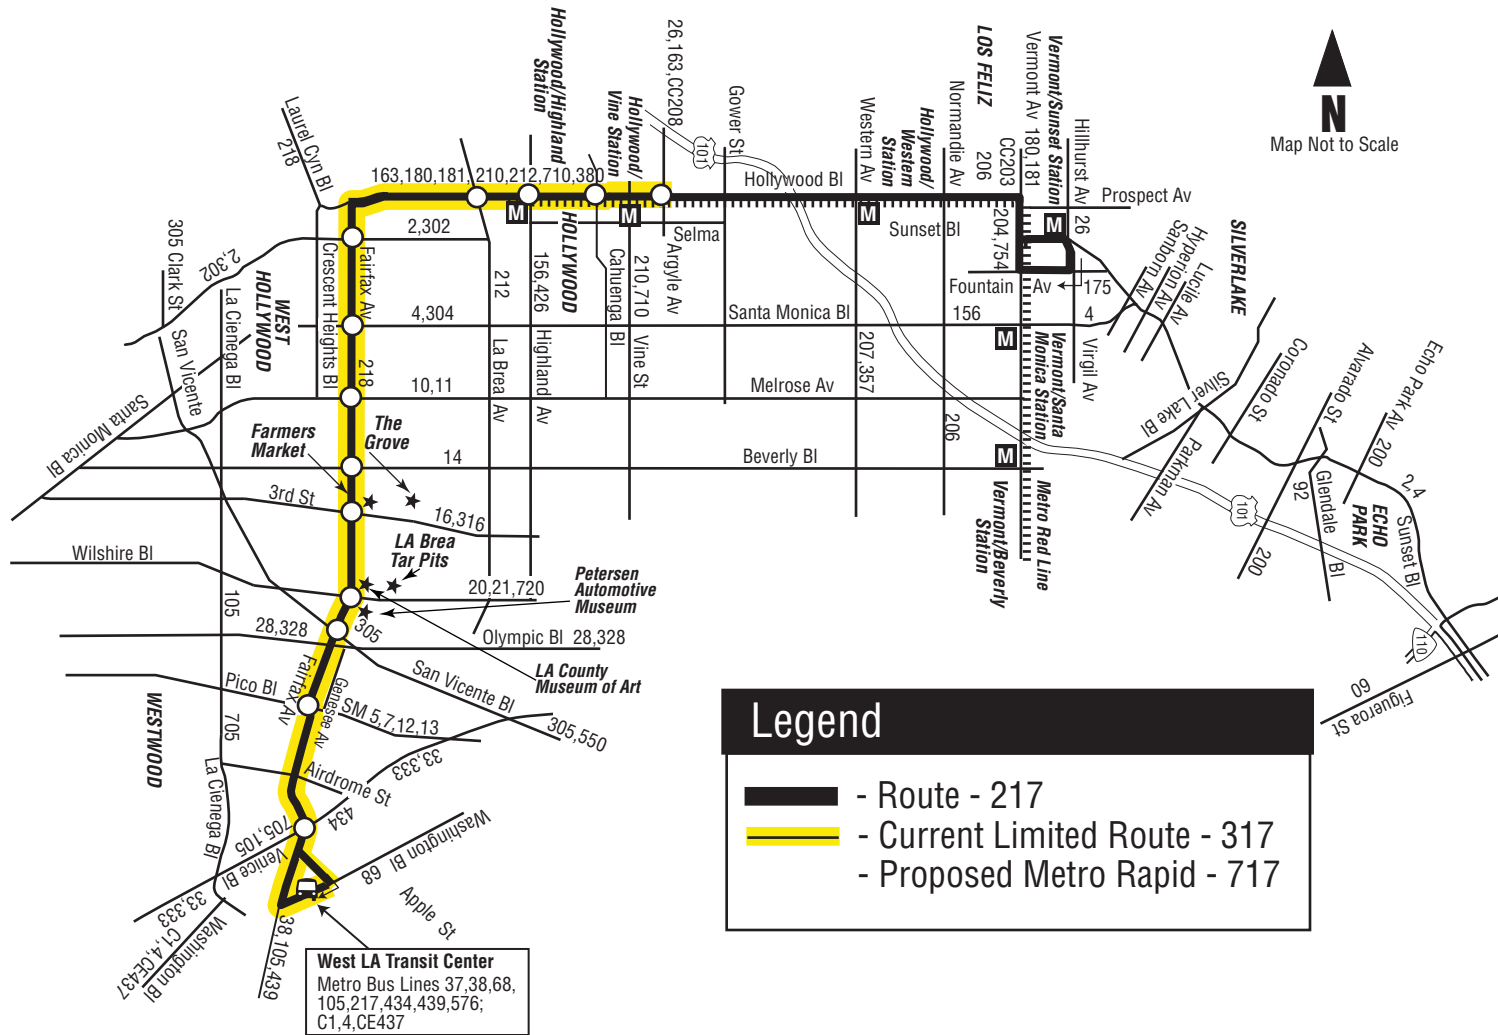

# LINE 217-317-717

**West LA Transit Center**  
 Metro Bus Lines 37,38,68,  
 105,217,434,439,576;  
 C1,4,CE437