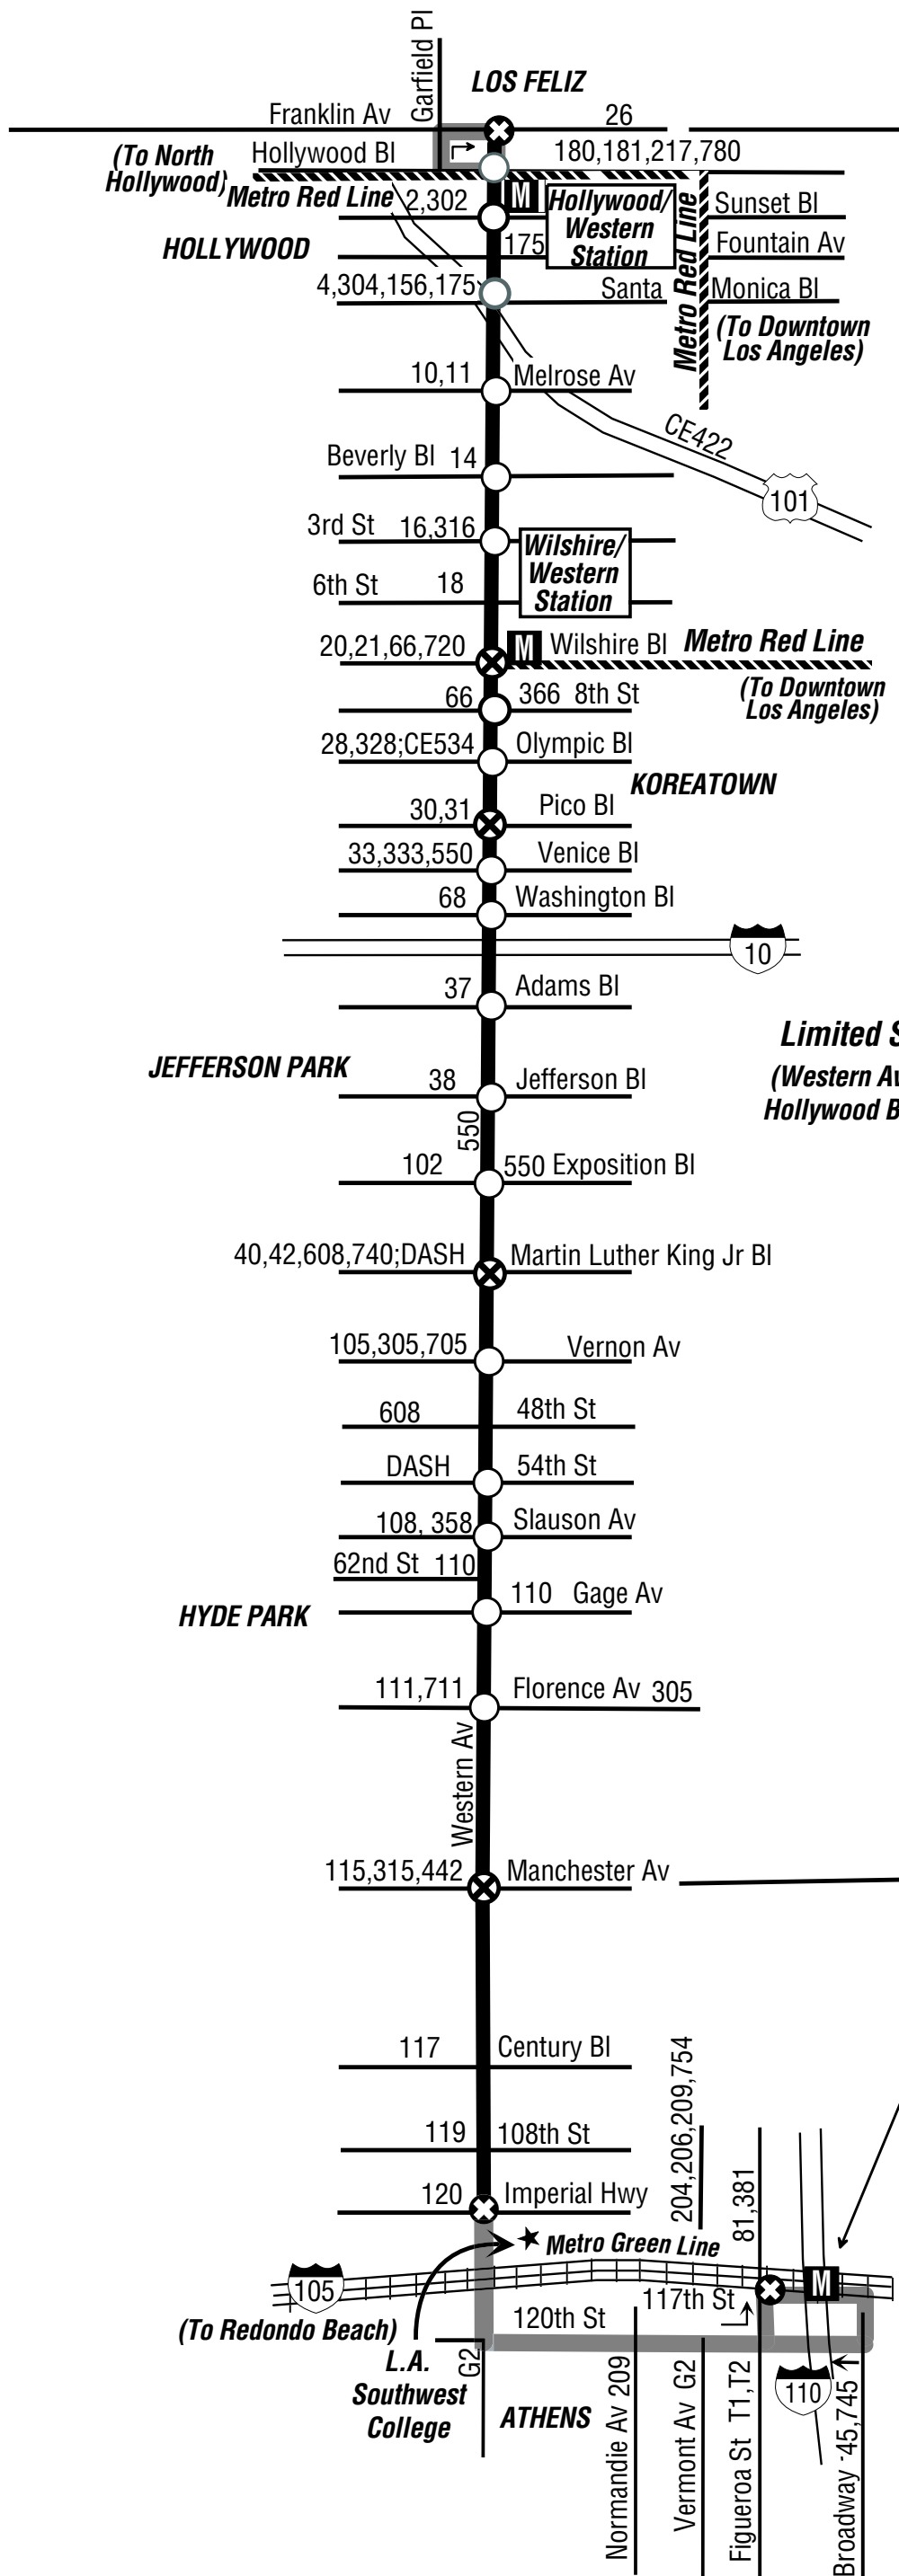

Line 207/357 - Reduce Service on Garfield Place and Eliminate Service South of Imperial Hwy.

Map Not to Scale

Line 357 makes all local stops between Harbor Fwy./I-105 Transitway Station and Manchester Av.

Limited Stop Area
(Western Ave. between Hollywood Bl & Manchester Av)

Legend

- Route of Lines 207 and 357
- Route Segment to be reduced or eliminated
- Line 357 Limited Stops
- Line 357 Limited Stops and Timepoints used on Timetable
- Timepoints used on Timetable
- LADOT Commuter Express
- Gardena Bus Lines
- Torrance Transit
- Metro Rail Stations

Metro Bus Lines Shown at Transfer Locations Subject to Change Without Notice

Harbor Fwy I-105/Transitway Station

Freeway Level
Metro Bus lines 444,445,446, 447;CE448,550,G1(Northbound)

Street Level
Metro Bus Lines 45,46,81,120, 207,214,357,381,745; T1,T2,G1(Southbound)

Upper Level
Metro Green Line