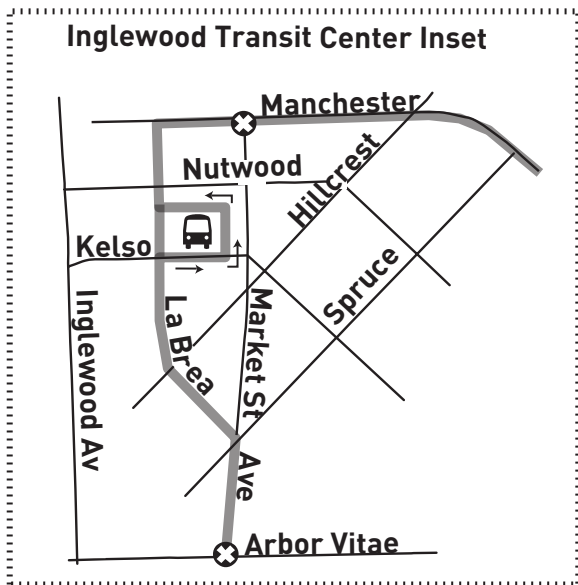

Line 442 - cancel all service. Alternate service Via Line 740, Line 315, or Metro Green Line to Harbor Transitway

LEGEND

- Route of Line 442
- - Limited Stops
- ⊗ - Limited Stops and Timepoints used on Timetable
- ⊕ - Timepoints used on Timetable
- M - Metro Rail Station Entrances
- G - Gardena Bus Lines
- T - Torrance Transit
- CE - LADOT Commuter Express
- AV - Antelope Valley Transit Authority
- F - Foothill Transit
- SM - Santa Monica Big Blue Bus

Metro Bus Lines Shown at Transfer Locations
Subject to Change Without Notice.

Line 442 makes Limited Stops on Manchester Bl. between Figueroa and Market Sts.