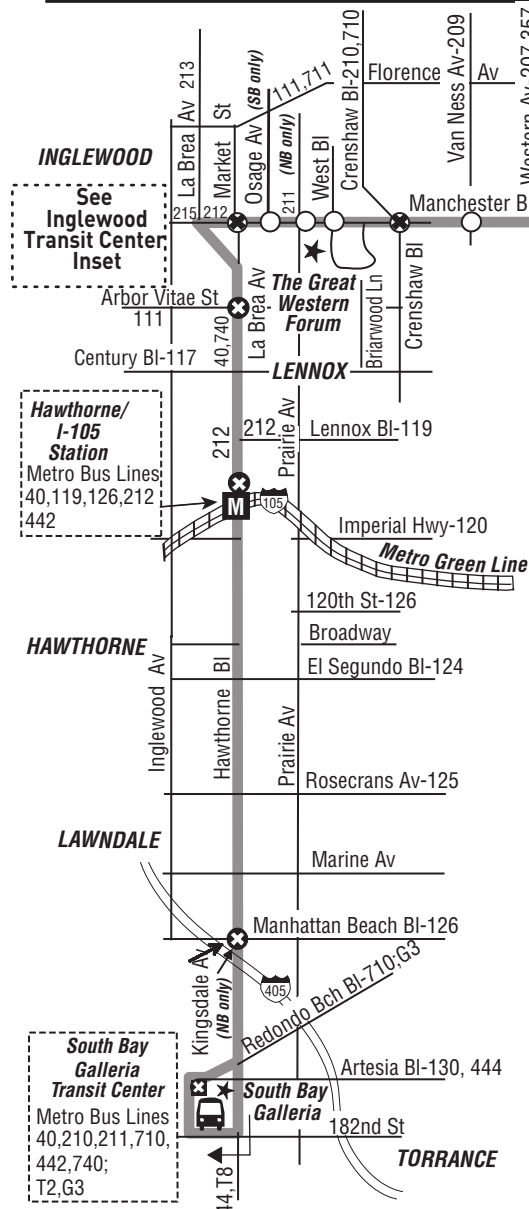

Line 442 - cancel all service. Alternate service Via Line 740, Line 315, or Metro Green Line to Harbor Transitway

LEGEND

- Route of Line 442
- - Limited Stops
- ⊗ - Limited Stops and Timepoints used on Timetable
- ⊕ - Timepoints used on Timetable
- M - Metro Rail Station Entrances
- G - Gardena Bus Lines
- T - Torrance Transit
- CE - LADOT Commuter Express
- AV - Antelope Valley Transit Authority
- F - Foothill Transit
- SM - Santa Monica Big Blue Bus

Metro Bus Lines Shown at Transfer Locations
Subject to Change Without Notice.

Line 442 makes Limited Stops on Manchester Bl. between Figueroa and Market Sts.