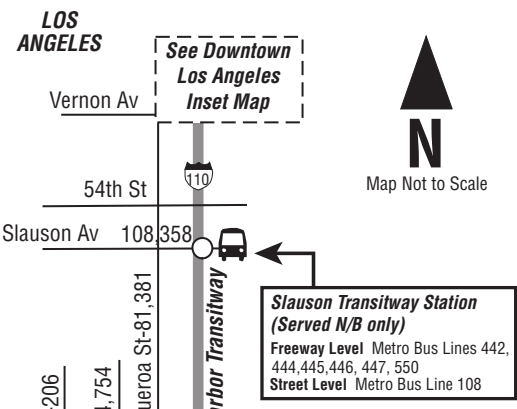

Line 442 - cancel all service. Alternate service Via Line 740, Line 315, or Metro Green Line to Harbor Transitway

LEGEND

- Route of Line 442
- - Limited Stops
- ⊗ - Limited Stops and Timepoints used on Timetable
- ⊕ - Timepoints used on Timetable
- M - Metro Rail Station Entrances
- G - Gardena Bus Lines
- T - Torrance Transit
- CE - LADOT Commuter Express
- AV - Antelope Valley Transit Authority
- F - Foothill Transit
- SM - Santa Monica Big Blue Bus

Metro Bus Lines Shown at Transfer Locations
Subject to Change Without Notice.

Line 442 makes Limited Stops on Manchester Bl. between Figueroa and Market Sts.