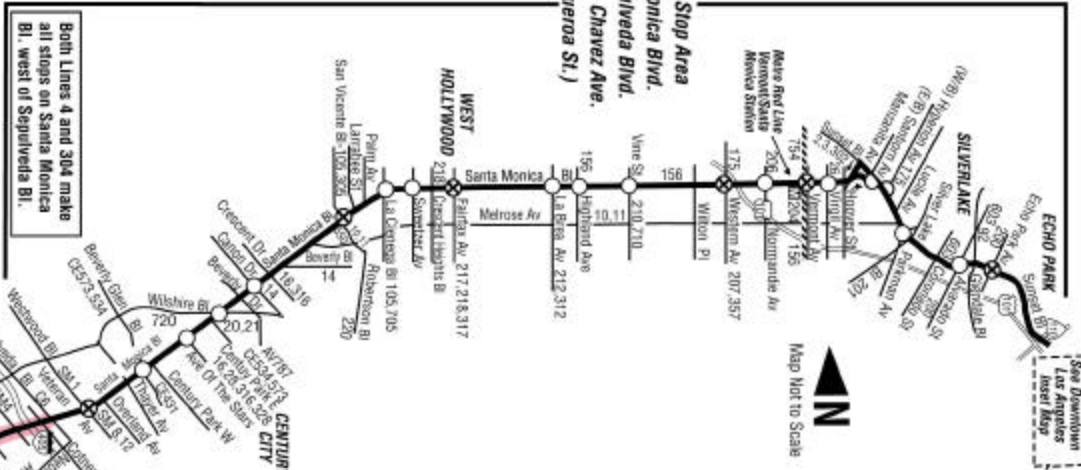

# LINE 4-304

**Limited Stop Area**  
 (Santa Monica Blvd.  
 from Sepulveda Blvd.  
 to Cesar E. Chavez Ave.  
 and Figueroa St.)

Both Lines 4 and 304 make all stops on Santa Monica Bl. west of Sepulveda Bl.

**Legend**

- Route of Lines 4 & 304
- Temporarily used on Timetables
- Line 304 Limited Stops
- Limited Stops and Timetables Used on Timetable
- Santa Monica Big Blue Bus
- Duherr City Bus
- LADOT Commuter Express Bus
- Antelope Valley Transit Authority
- Metro Rail Station
- Route of Line 304
- Downtown Street Stops

Metro Bus Lines Shown at Transfer  
 Locations Subject to Change Without Notice

**Legend**

- Existing Route - 4-304
- Discontinued Segment

Metro Bus Lines Shown at Transfer  
 Locations Subject to Change Without Notice