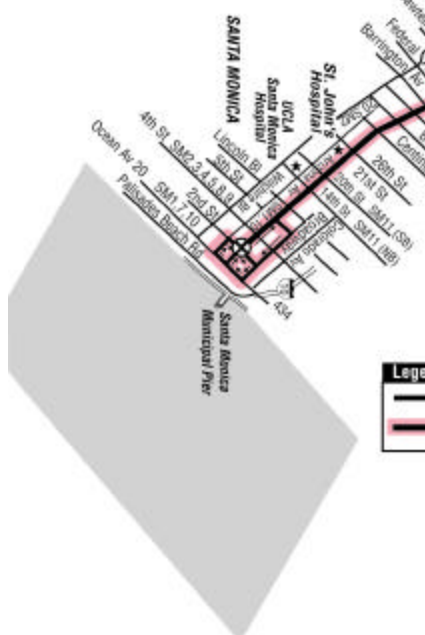

# LINE 4-304

**Limited Stop Area**  
 (Santa Monica Blvd.  
 from Sepulveda Blvd.  
 to Cesar E. Chavez Ave.  
 and Figueroa St.)

Both Lines 4 and 304 make all stops on Santa Monica Bl. west of Sepulveda Bl.

**Legend**

- Route of Lines 4 & 304
- Temporarily used on Timetables
- Line 304 Limited Stops
- Limited Stops and Timetables Used on Timetable
- Santa Monica Big Blue Bus
- Duherr City Bus
- LADOT Commuter Express Bus
- Antelope Valley Transit Authority
- Metro Rail Station
- Route of Line 304
- Downtown Street Stops

Metro Bus Lines Shown at Transfer  
 Locations Subject to Change Without Notice

**Legend**

- Existing Route - 4-304
- Discontinued Segment

Metro Bus Lines Shown at Transfer  
 Locations Subject to Change Without Notice