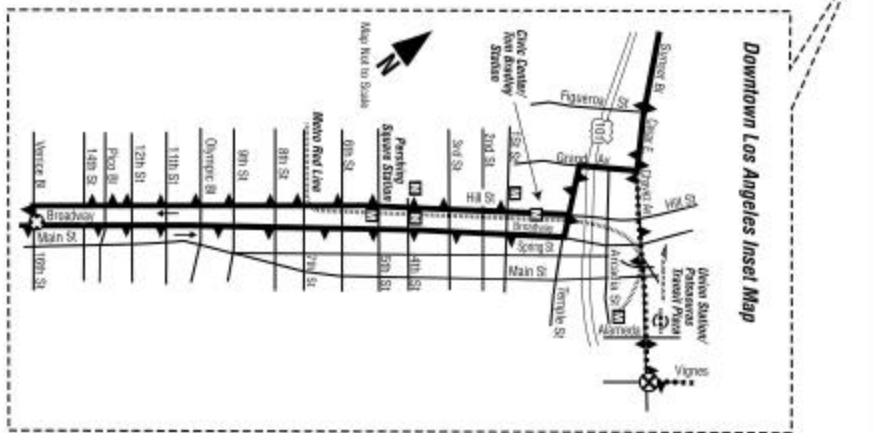

# LINE 4-304

**Limited Stop Area**  
 (Santa Monica Blvd.  
 from Sepulveda Blvd.  
 to Cesar E. Chavez Ave.  
 and Figueroa St.)

Both Lines 4 and 304 make all stops on Santa Monica Bl. west of Sepulveda Bl.

**Legend**

- Route of Lines 4 & 304
- Temporarily used on Timetables
- Line 304 Limited Stops
- Limited Stops and Timetables Used on Timetable
- Santa Monica Big Blue Bus
- Duherr City Bus
- LADOT Commuter Express Bus
- Antelope Valley Transit Authority
- Metro Rail Station
- Route of Line 304
- Downtown Street Stops

Metro Bus Lines Shown at Transfer  
 Locations Subject to Change Without Notice

**Legend**

- Existing Route - 4-304
- Discontinued Segment

Metro Bus Lines Shown at Transfer  
 Locations Subject to Change Without Notice