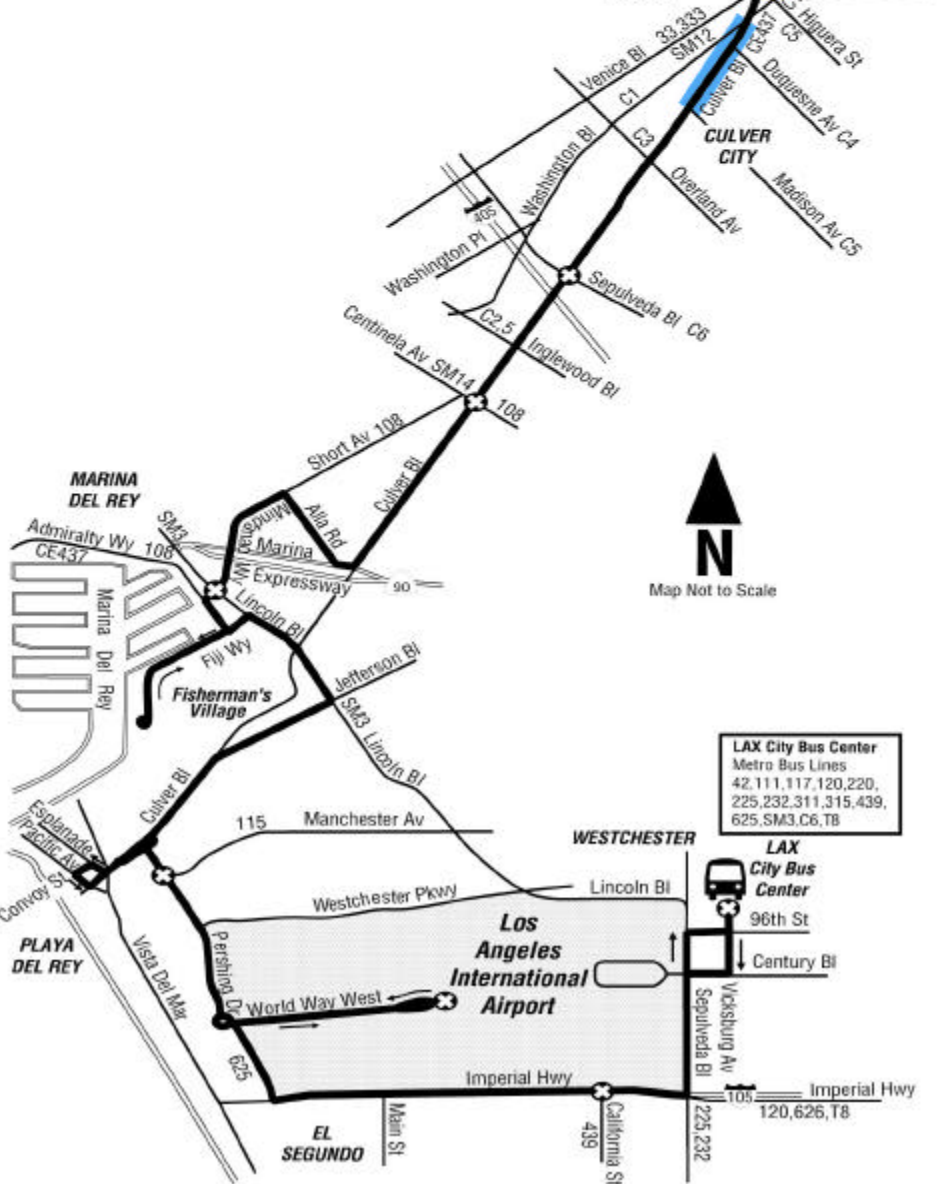

LINE 220

- Legend**
- Line 220 to be cancelled
 - Alternative Service
 - Santa Monica Line 12
 - Culver City 5

LAX City Bus Center
Metro Bus Lines
42, 111, 117, 120, 220,
225, 232, 311, 315, 439,
625, SM3, C6, T8