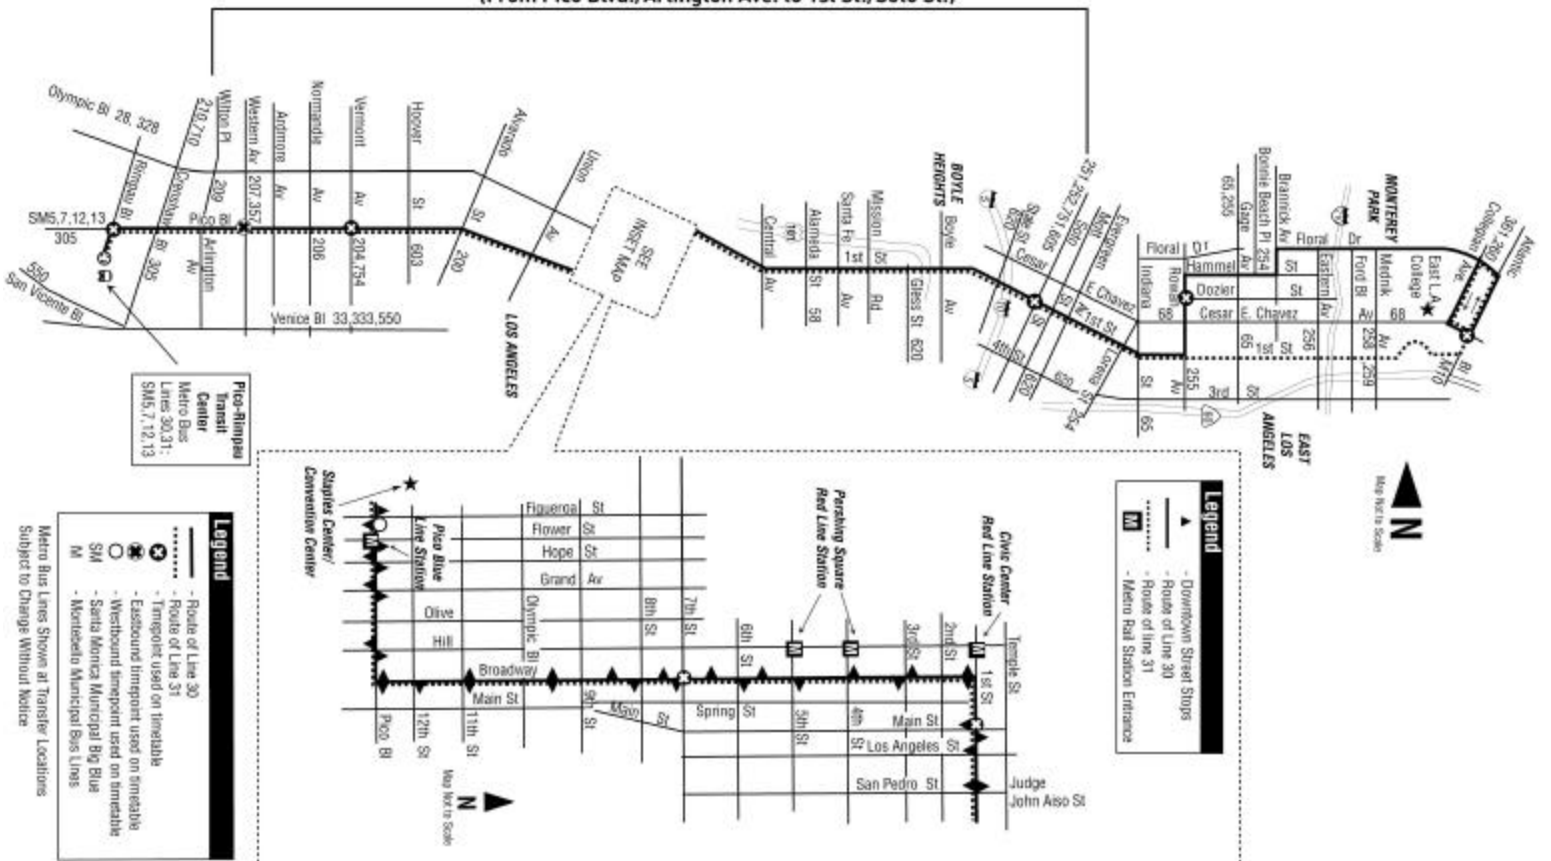

Line 30-31

Proposed Limited Stop Area
(From Pico Blvd./Arlington Ave. to 1st St./Soto St.)

Legend

- Route of Line 30
- Route of Line 31
- Transit Center
- Eschbourn stop used on timetable
- Westbound stop used on timetable
- Santa Monica Municipal Big Blue
- Montebello Municipal Bus Lines

Metro Bus Lines Shown at Transfer Locations
Subject to Change Without Notice