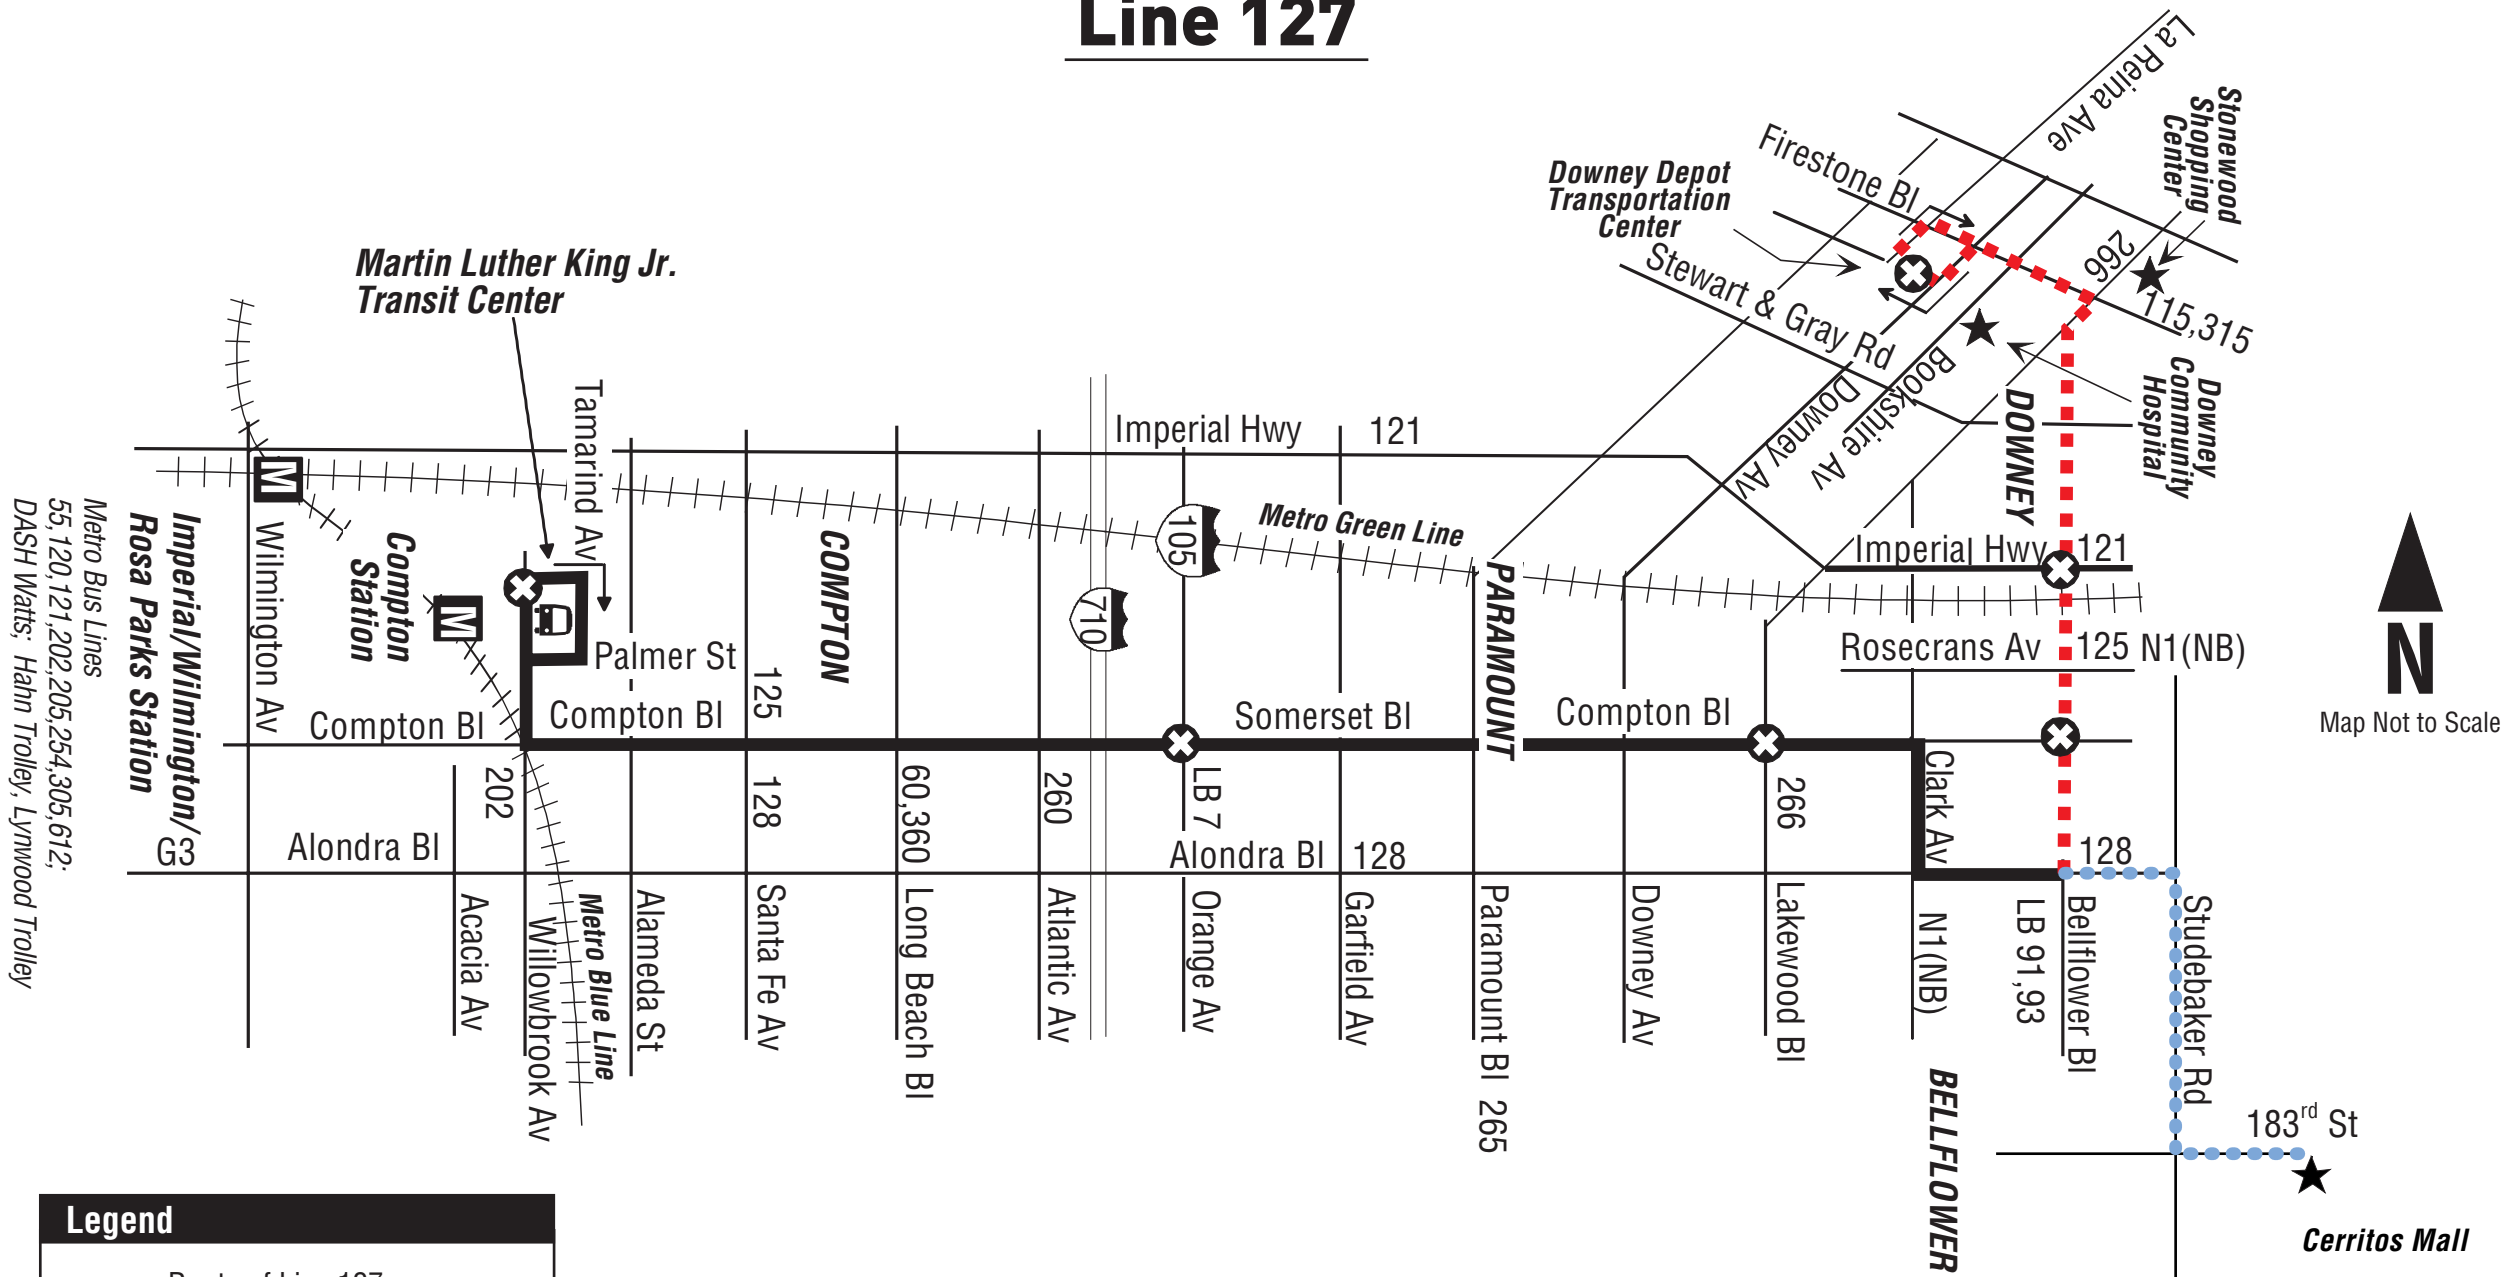

# Line 127

**Legend**

- Route of Line 127
- Proposed Extension/Re-Route
- Discontinued Segment

Metro Bus Lines Shown at Transfer Locations  
Subject to Change Without Notice

Metro Bus Lines  
55, 120, 121, 202, 205, 254, 305, 612;  
DASH Watts; Hahn Trolley, Lynwood Trolley