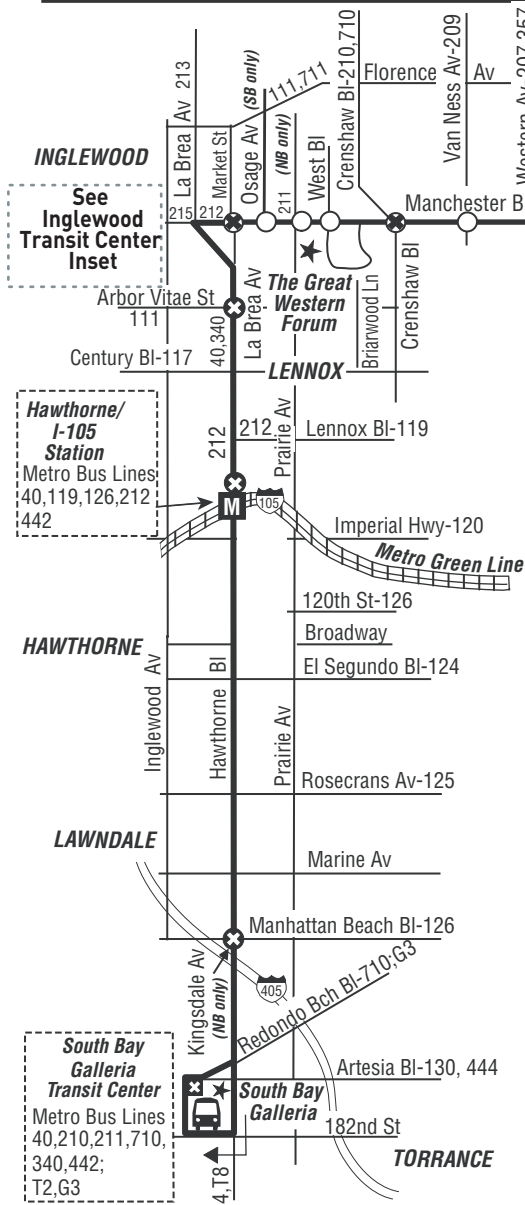

**LEGEND**

- Route of Line 442
- Limited Stops
- Limited Stops and Timepoints used on Timetable
- Timepoints used on Timetable
- Metro Rail Station Entrances
- G - Gardena Bus Lines
- T - Torrance Transit
- CE - LADOT Commuter Express
- AV - Antelope Valley Transit Authority
- F - Foothill Transit
- SM - Santa Monica Big Blue Bus

Metro Bus Lines Shown at Transfer Locations  
Subject to Change Without Notice.

**Slauson Transitway Station (Served N/B only)**  
 Freeway Level Metro Bus Lines 442, 444,445,446, 447, 550  
 Street Level Metro Bus Line 108

**Line 442 makes Limited Stops on Manchester Bl. between Figueroa and Market Sts.**

**DOWNTOWN LOS ANGELES Inset**

**Patsaouras Transit Plaza Inset**