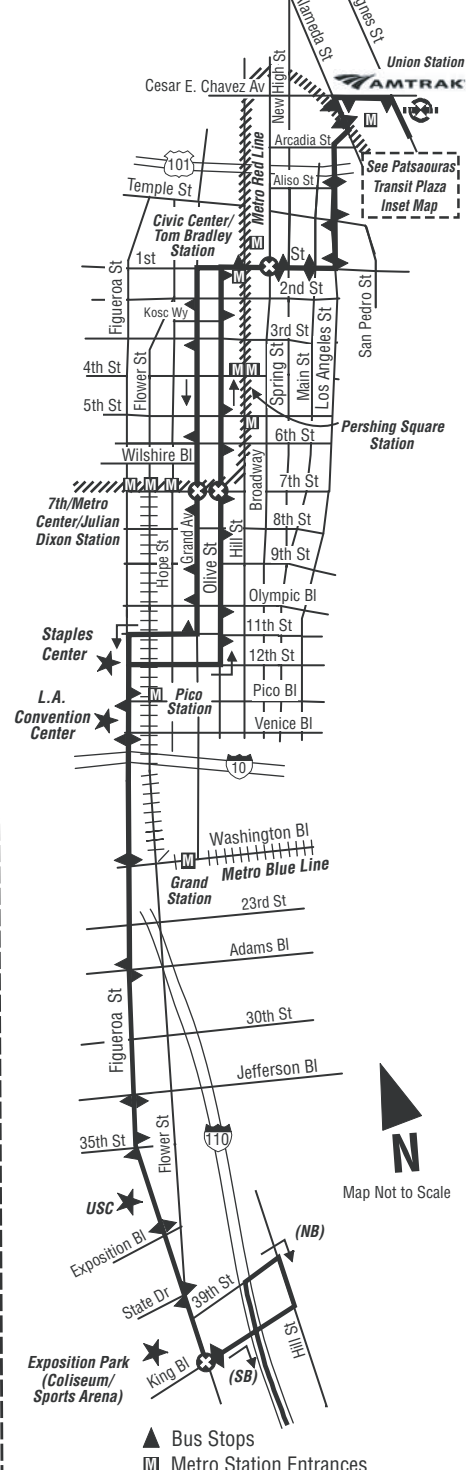

**LEGEND**

- Route of Line 442
- Limited Stops
- Limited Stops and Timepoints used on Timetable
- Timepoints used on Timetable
- Metro Rail Station Entrances
- G - Gardena Bus Lines
- T - Torrance Transit
- CE - LADOT Commuter Express
- AV - Antelope Valley Transit Authority
- F - Foothill Transit
- SM - Santa Monica Big Blue Bus

Metro Bus Lines Shown at Transfer Locations  
Subject to Change Without Notice.

**Slauson Transitway Station (Served N/B only)**  
 Freeway Level Metro Bus Lines 442, 444,445,446, 447, 550  
 Street Level Metro Bus Line 108

**Line 442 makes Limited Stops on Manchester Bl. between Figueroa and Market Sts.**

**DOWNTOWN LOS ANGELES Inset**

**Patsaouras Transit Plaza Inset**