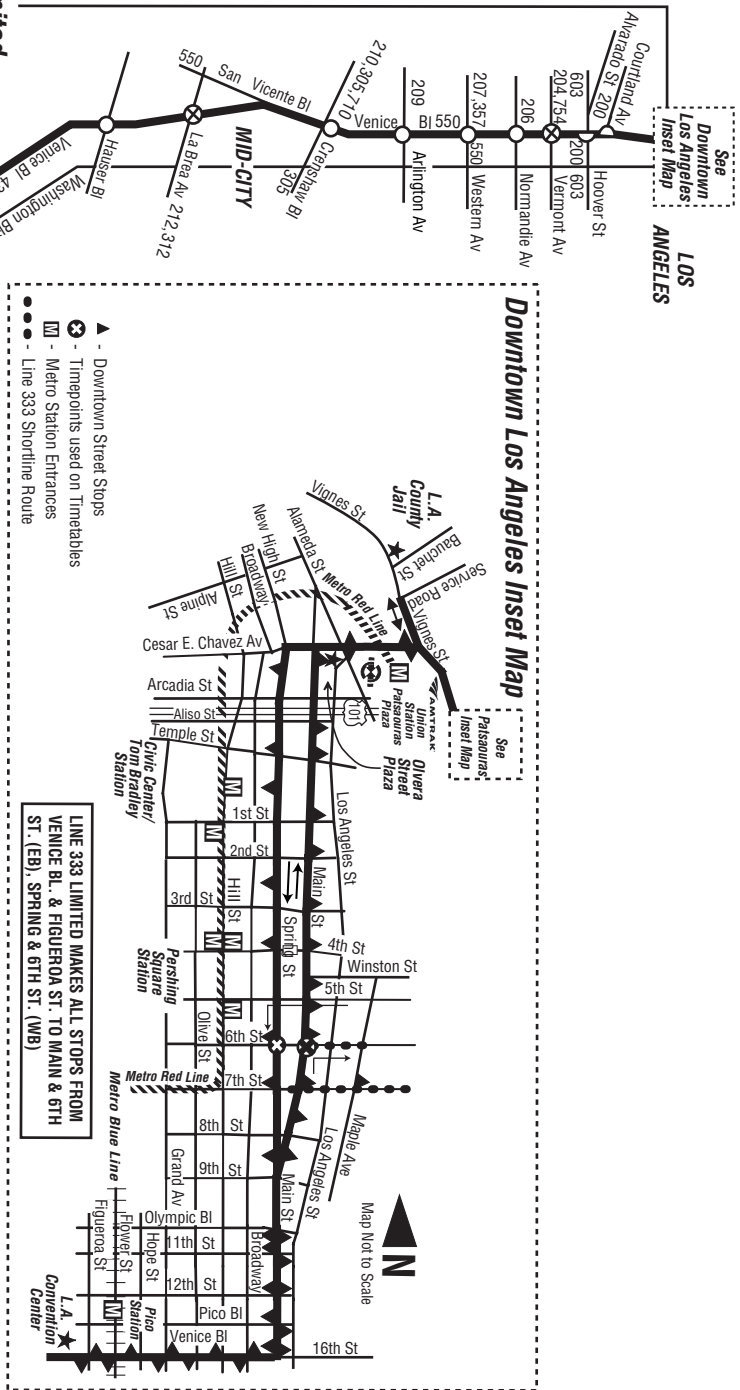

# LINES 33-333

LINE 333 LIMITED MAKES ALL LINE 33 STOPS FROM WEST TERMINUS OF LINE TO MAIN ST. & VENICE WAY AND FROM VENICE BLVD. & FIGUEROA ST. TO MAIN & 6TH STS. (EB), SPRING & 6TH STS. (WB).

LINES 33 AND 333 WILL ONLY MAKE DESIGNATED STOPS IN REGIONAL STOP AREA BECAUSE OF FREQUENT SANTA MONICA MUNICIPAL BUS LINES LOCAL SERVICE.

See Downtown Los Angeles Inset Map

See Palisades Inset Map

LINE 333 LIMITED MAKES ALL STOPS FROM VENICE BL. & FIGUEROA ST. TO MAIN & 6TH ST. (EB), SPRING & 6TH ST. (WB)