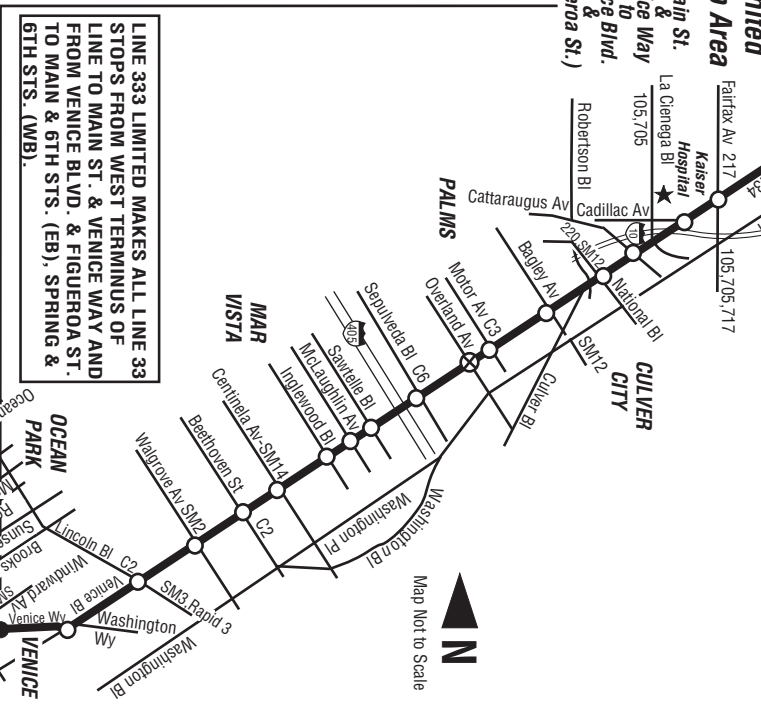

# LINES 33-333

LINE 333 LIMITED MAKES ALL LINE 33 STOPS FROM WEST TERMINUS OF LINE TO MAIN ST. & VENICE WAY AND FROM VENICE BLVD. & FIGUEROA ST. TO MAIN & 6TH STS. (EB), SPRING & 6TH STS. (WB).

LINES 33 AND 333 WILL ONLY MAKE DESIGNATED STOPS IN REGIONAL STOP AREA BECAUSE OF FREQUENT SANTA MONICA MUNICIPAL BUS LINES LOCAL SERVICE.

See Downtown Los Angeles Inset Map

See Palisades Inset Map

LINE 333 LIMITED MAKES ALL STOPS FROM VENICE BL. & FIGUEROA ST. TO MAIN & 6TH ST. (EB), SPRING & 6TH ST. (WB)