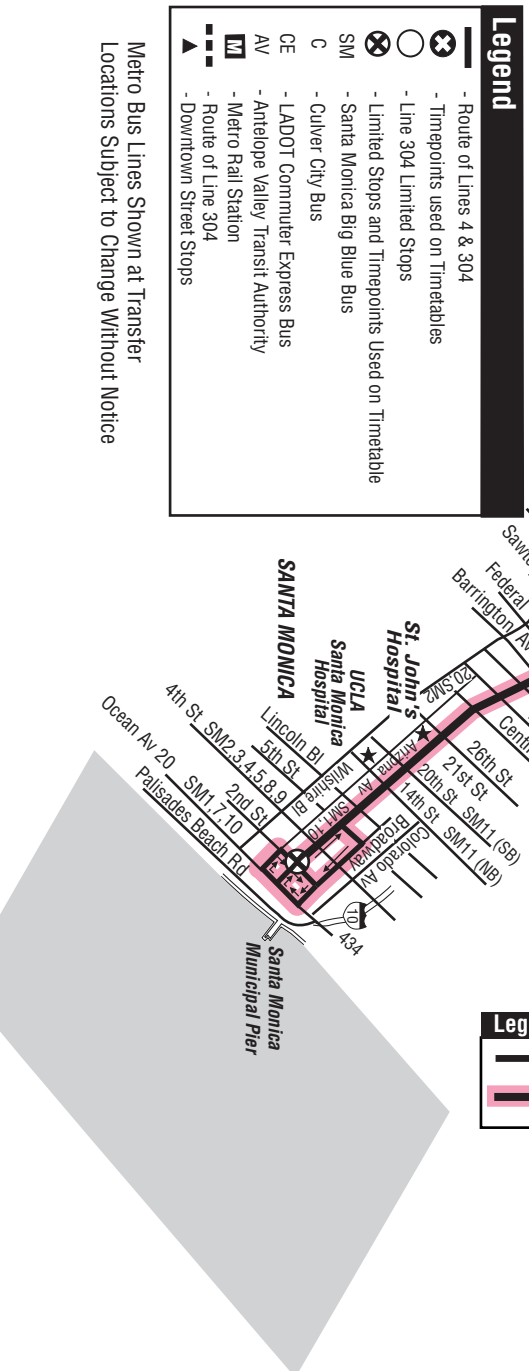

LINE 4-304

Limited Stop Area
 (Santa Monica Blvd.
 from Sepulveda Blvd.
 to Cesar E. Chavez Ave.
 and Figueroa St.)

See Downtown Los Angeles Inset Map

Metro Bus Lines Shown at Transfer Locations Subject to Change Without Notice