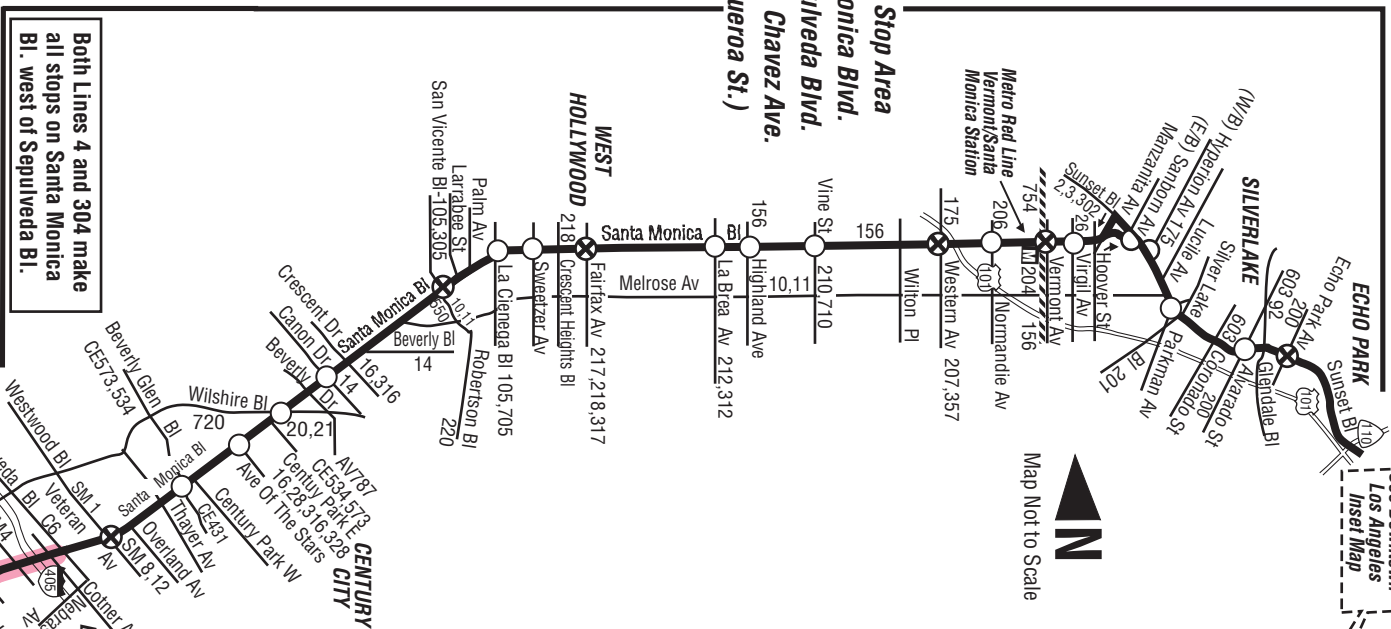

LINE 4-304

Limited Stop Area
 (Santa Monica Blvd.
 from Sepulveda Blvd.
 to Cesar E. Chavez Ave.
 and Figueroa St.)

See Downtown Los Angeles Inset Map

Metro Bus Lines Shown at Transfer Locations Subject to Change Without Notice