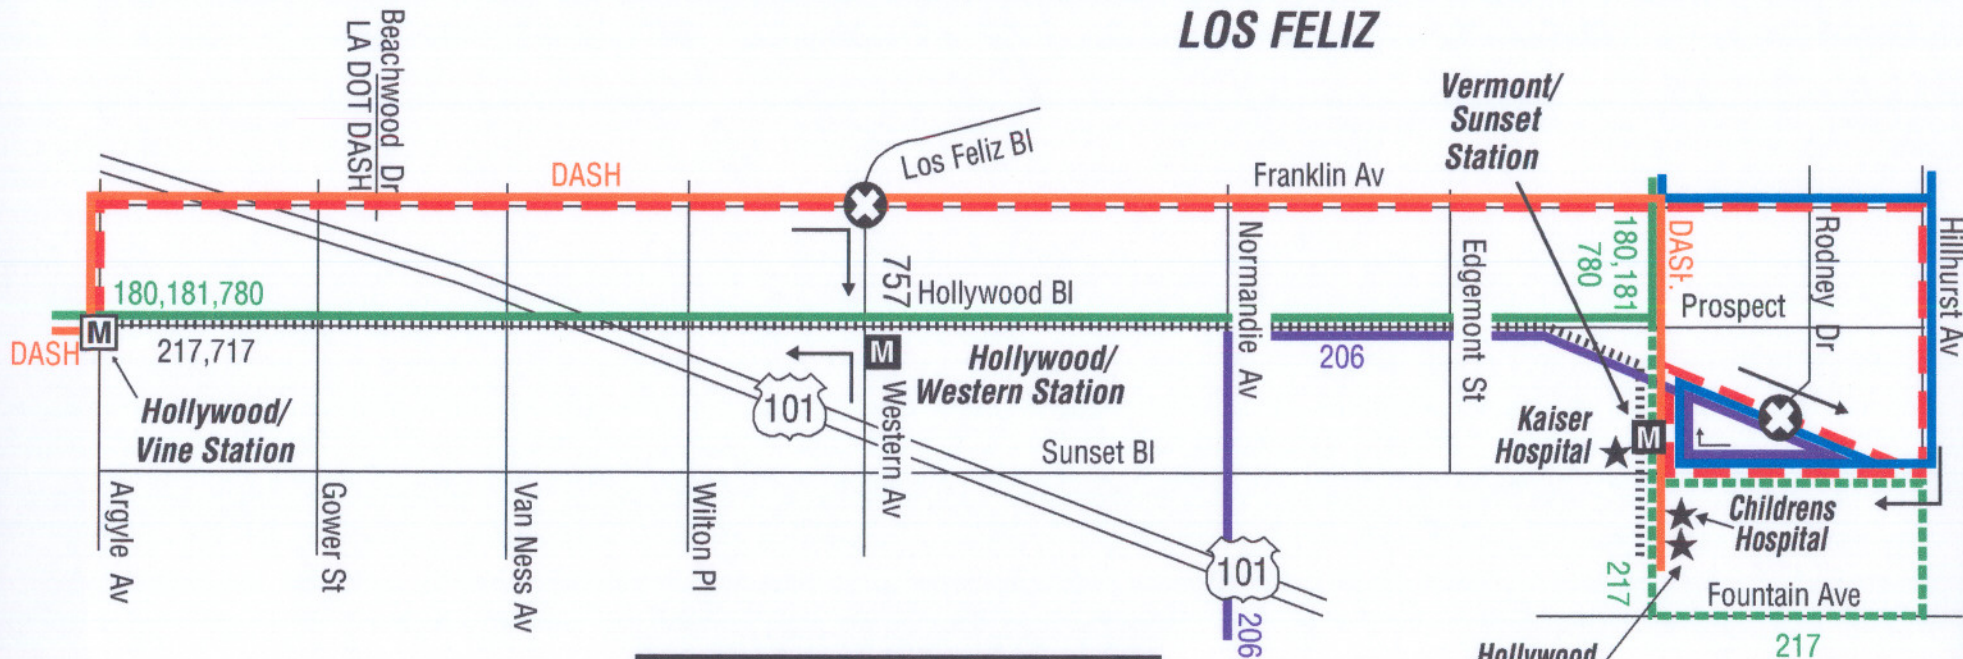

ATTACHMENT A

Line 26 Special Franklin & Hillhurst Shuttle

LOS FELIZ

Legend

- - - - Special Shuttle Route
Weekdays From 5:30 AM to 6:30 AM
- Metro Red Line
- Route 180, 181, 780
- Route 217
- DASH (Hollywood)
- DASH (Los Feliz)
- Route 206
- M - Metro Rail Station Entrances
- M - Metro Rail Station and Timepoint
- X - Timepoints used on Timetable

Metro Bus Lines Shown at Transfer Locations
Subject to Change Without Notice