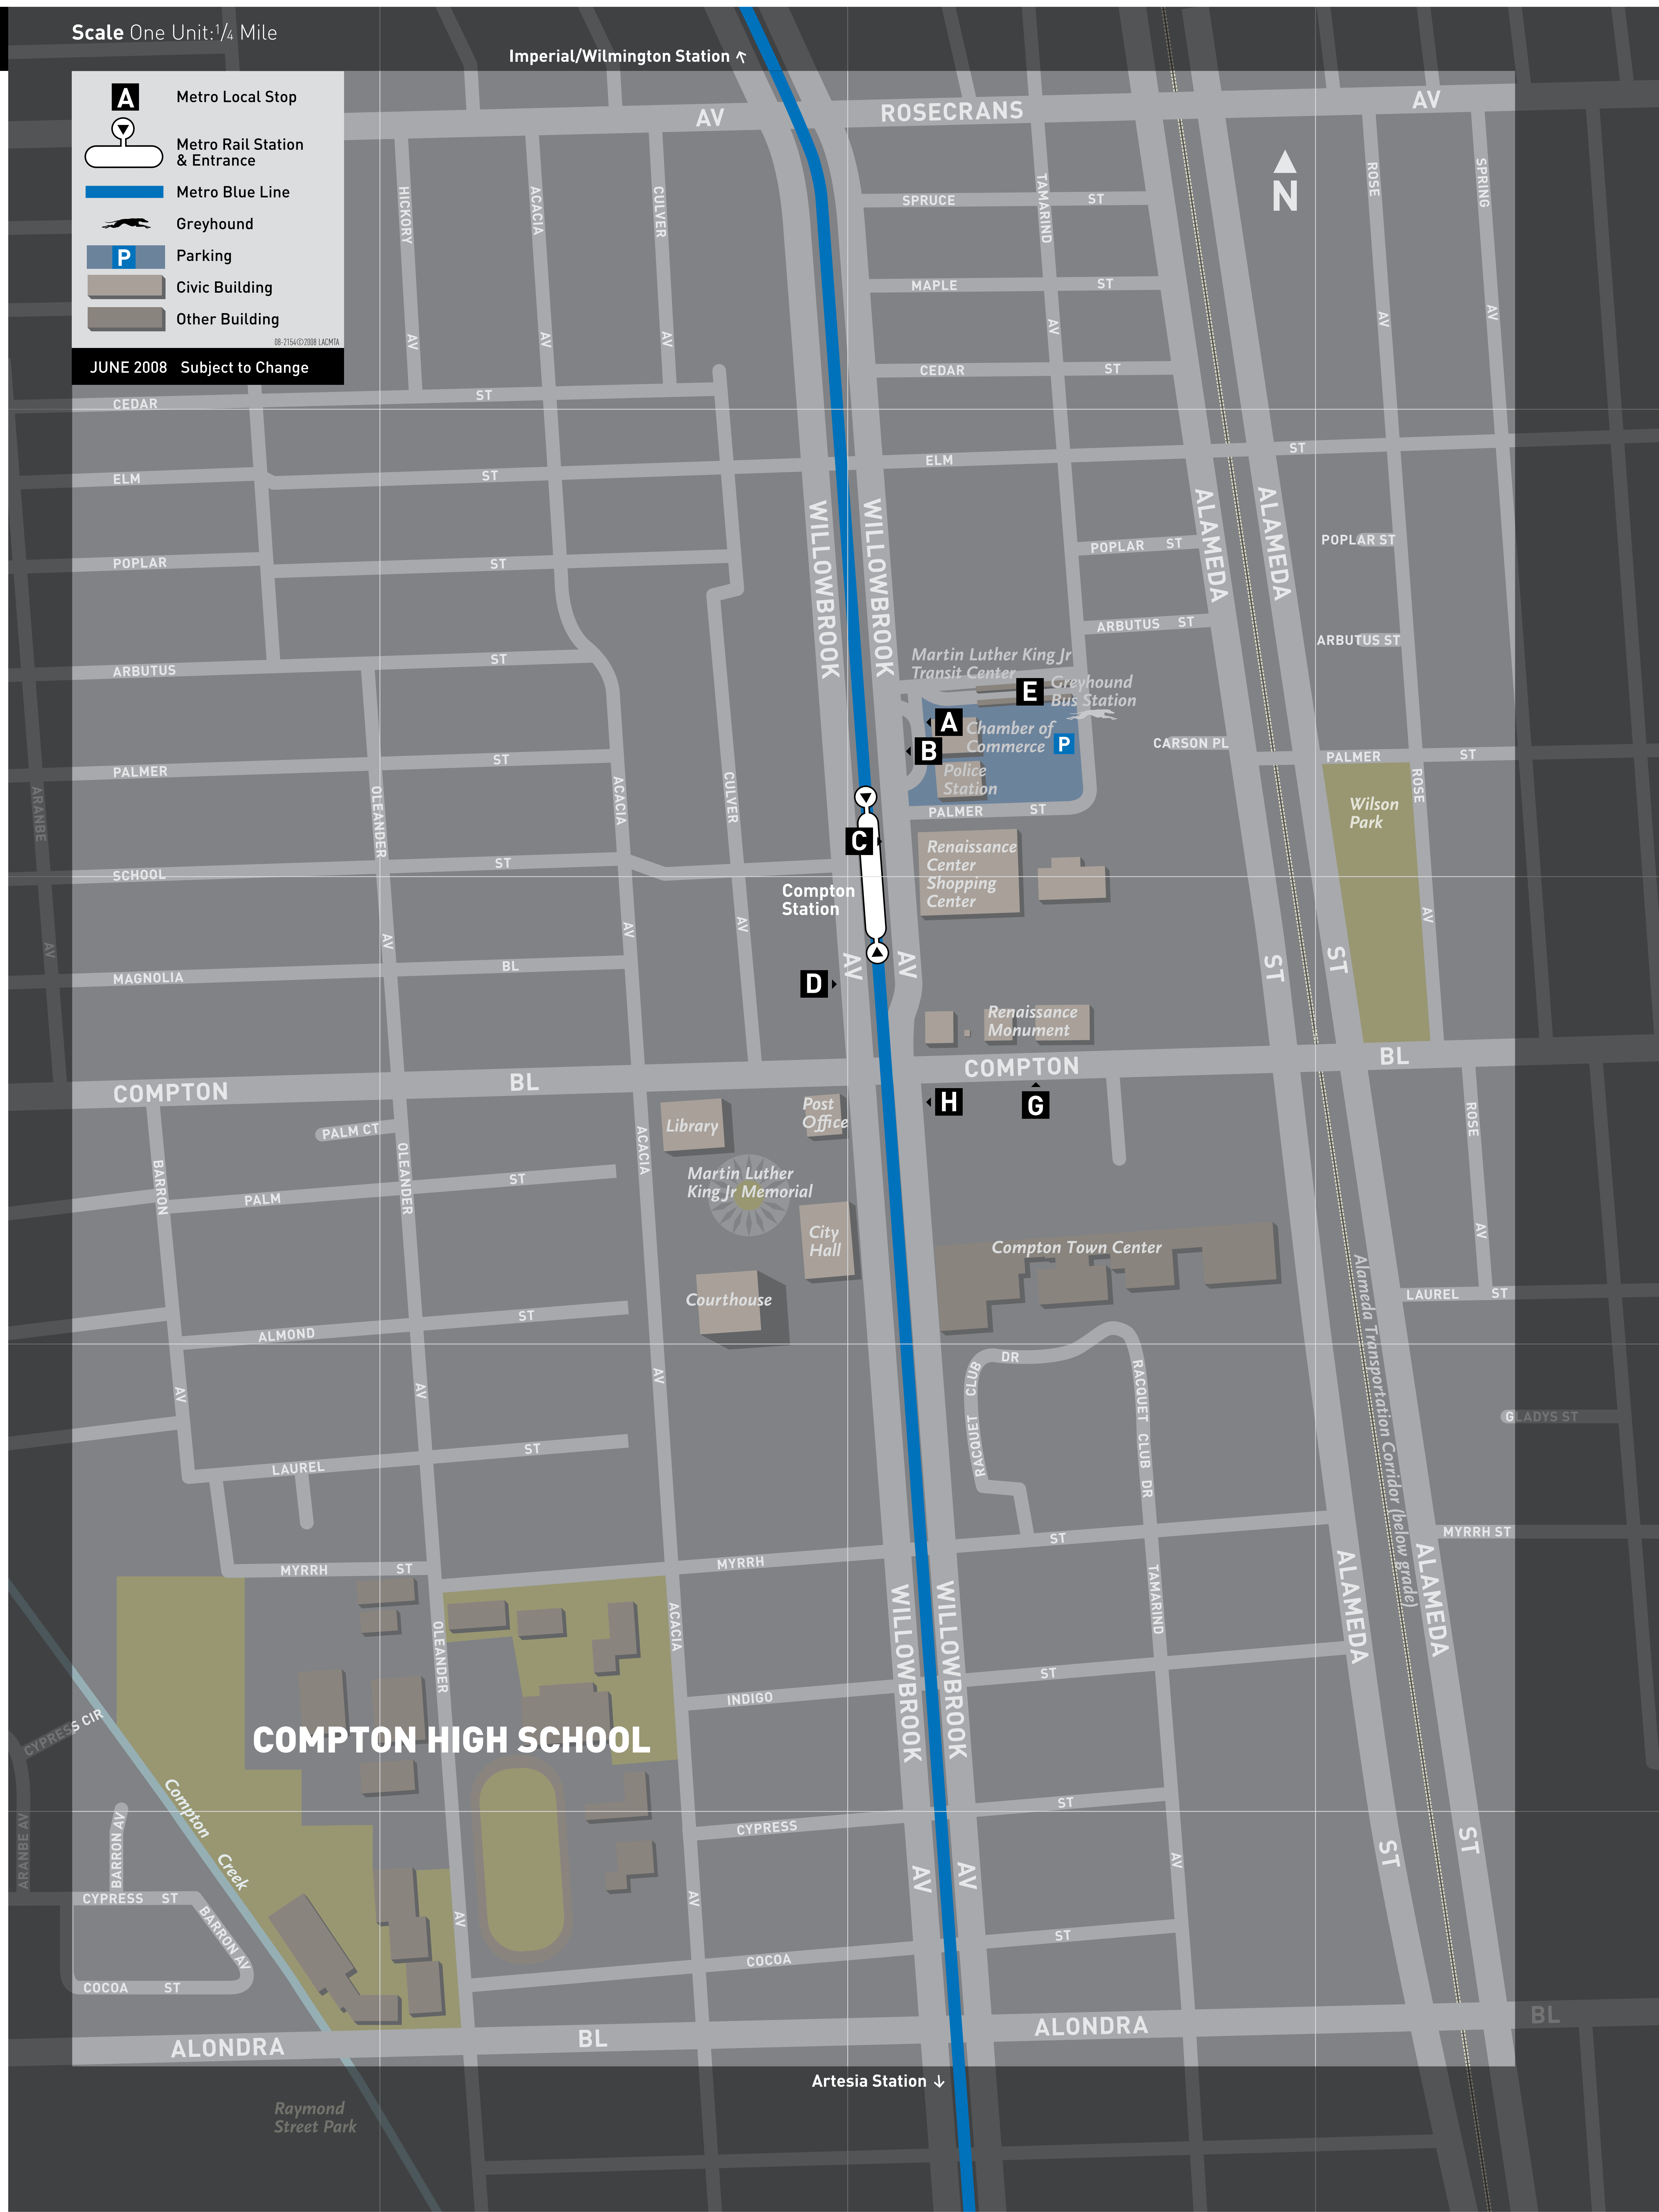

Scale One Unit: 1/4 Mile

A Metro Local Stop
⬇ Metro Rail Station & Entrance
Metro Blue Line
Greyhound
P Parking
Civic Building
Other Building

© 2008 LACMA
JUNE 2008 Subject to Change

Metro

Connecting Services
● Metro Rail Lines: Red, Purple, Blue and Green
Municipal Bus Services
COM Compton Renaissance Transit System
GA Gardena Municipal Bus System