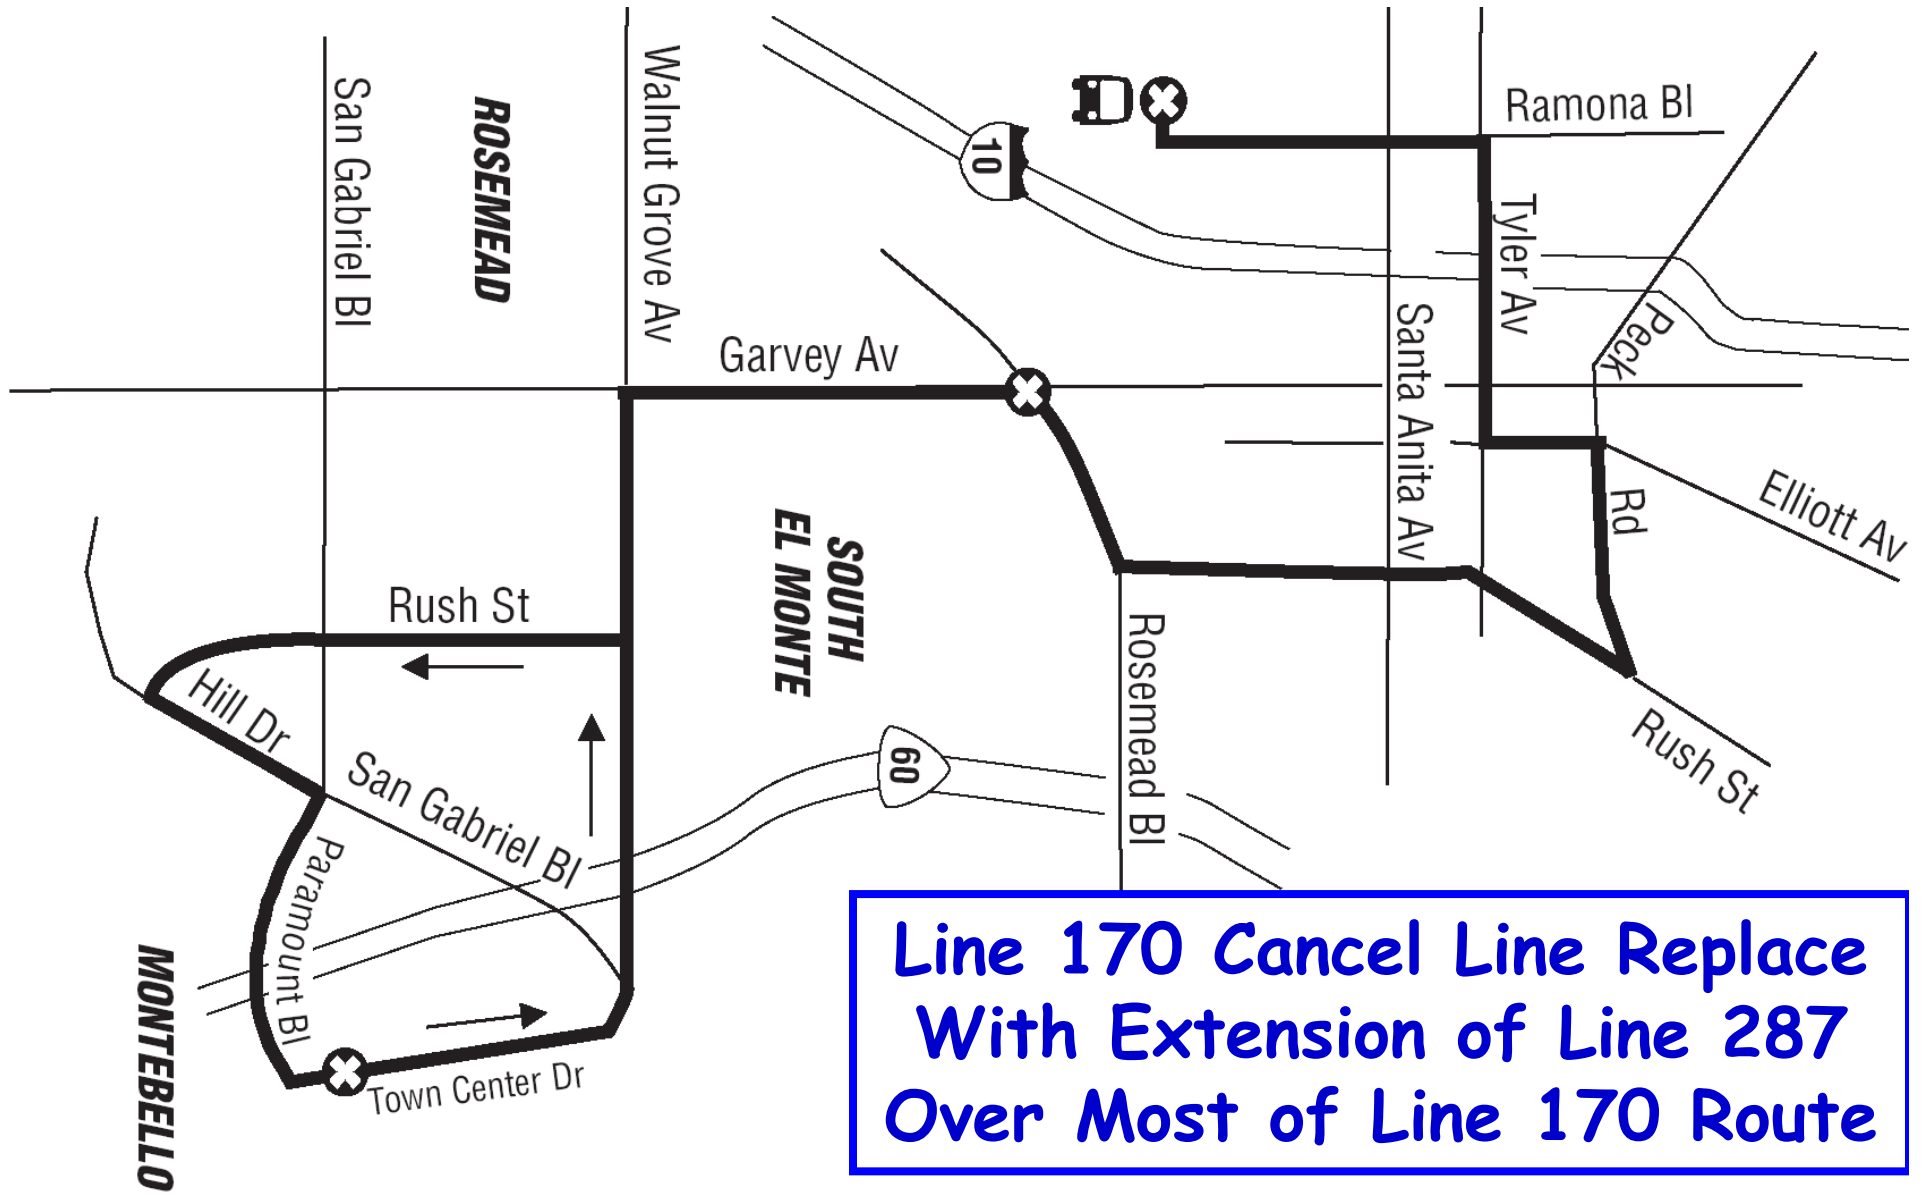

Line 170 (El Monte - Montebello)

**Line 170 Cancel Line Replace
With Extension of Line 287
Over Most of Line 170 Route**