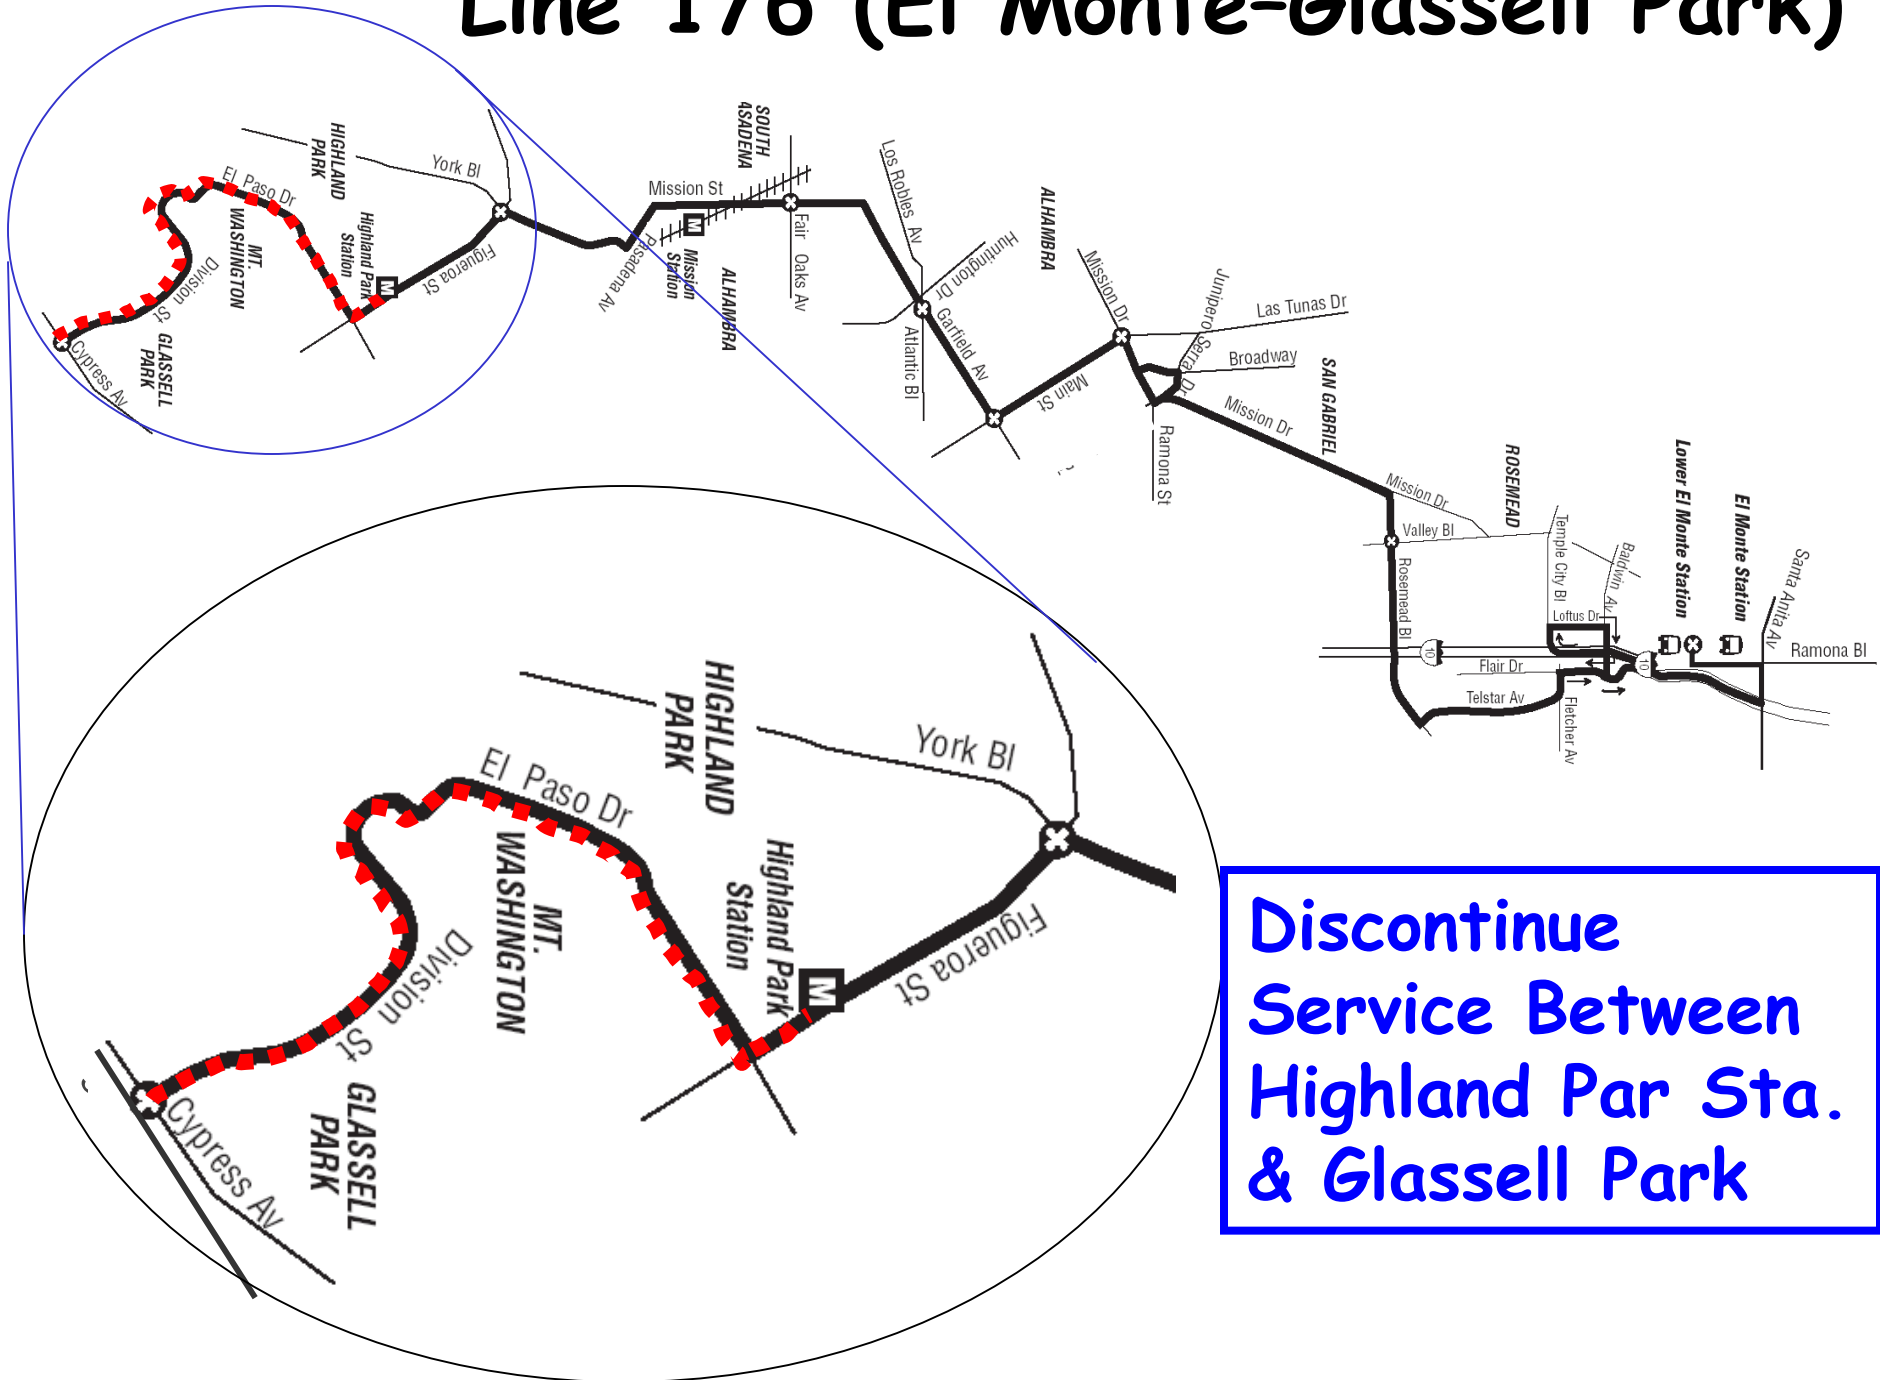

Line 176 (El Monte-Glassell Park)

**Discontinue
Service Between
Highland Par Sta.
& Glassell Park**