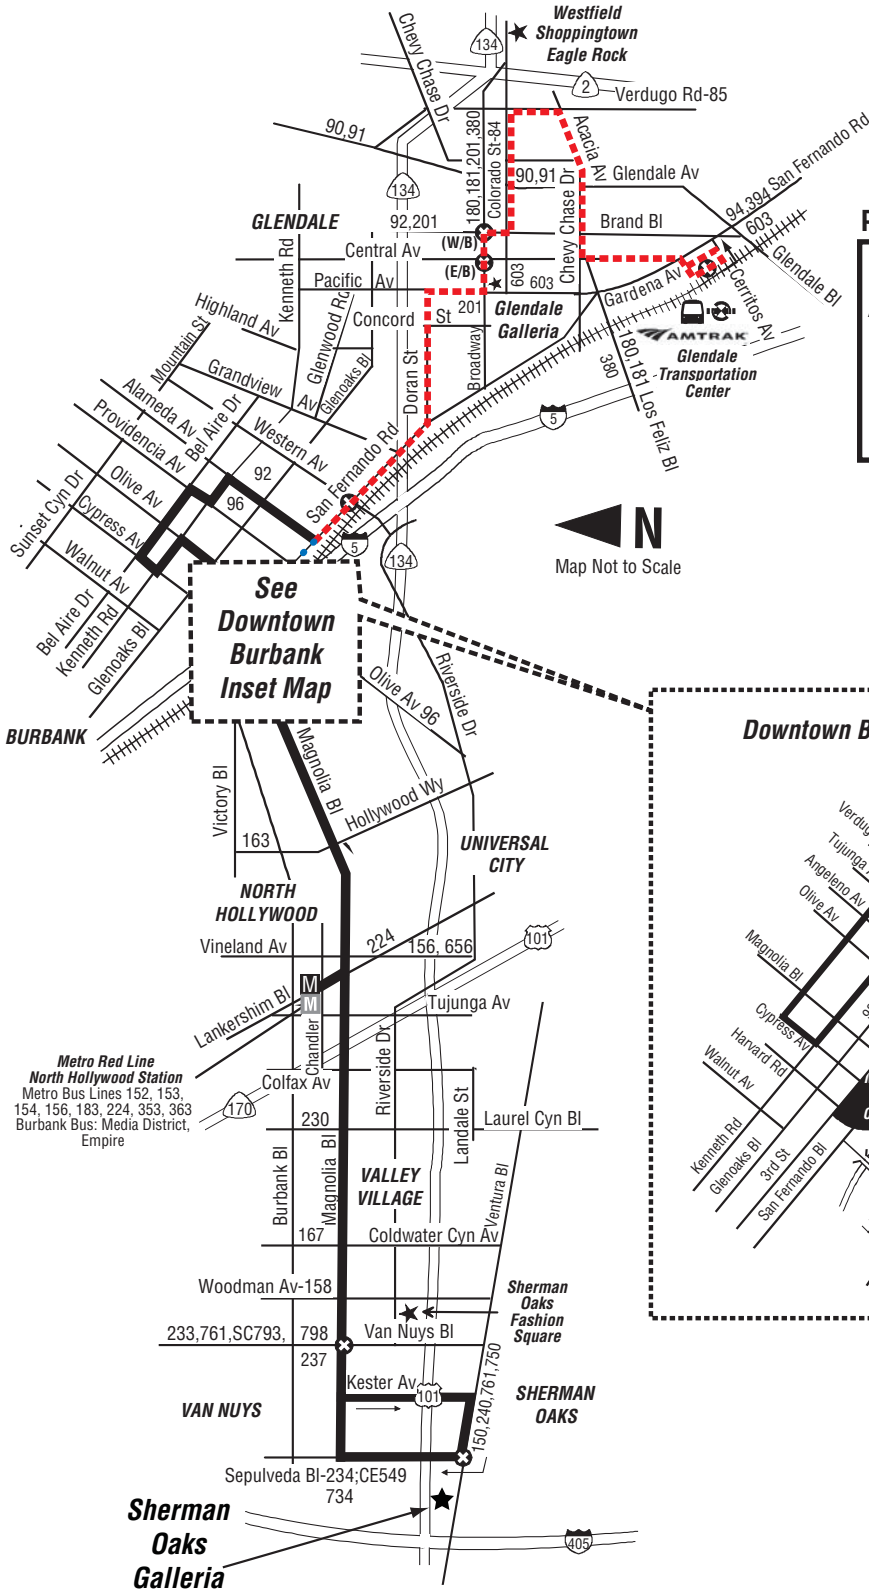

LINE 183 - MAGNOLIA BL. - KENNETH RD. - CHEVY CHASE DR.

Proposal

Shorten eastbound terminal at Alameda Av. and San Fernando Rd. in Glendale and reroute service via San Fernando Rd. and Verdugo Av. to Burbank

Legend

- - - - - Canceled Segment
- Rerouted Segment

See
Downtown
Burbank
Inset Map

Metro Red Line
North Hollywood Station
Metro Bus Lines 152, 153,
154, 156, 183, 224, 353, 363
Burbank Bus: Media District,
Empire