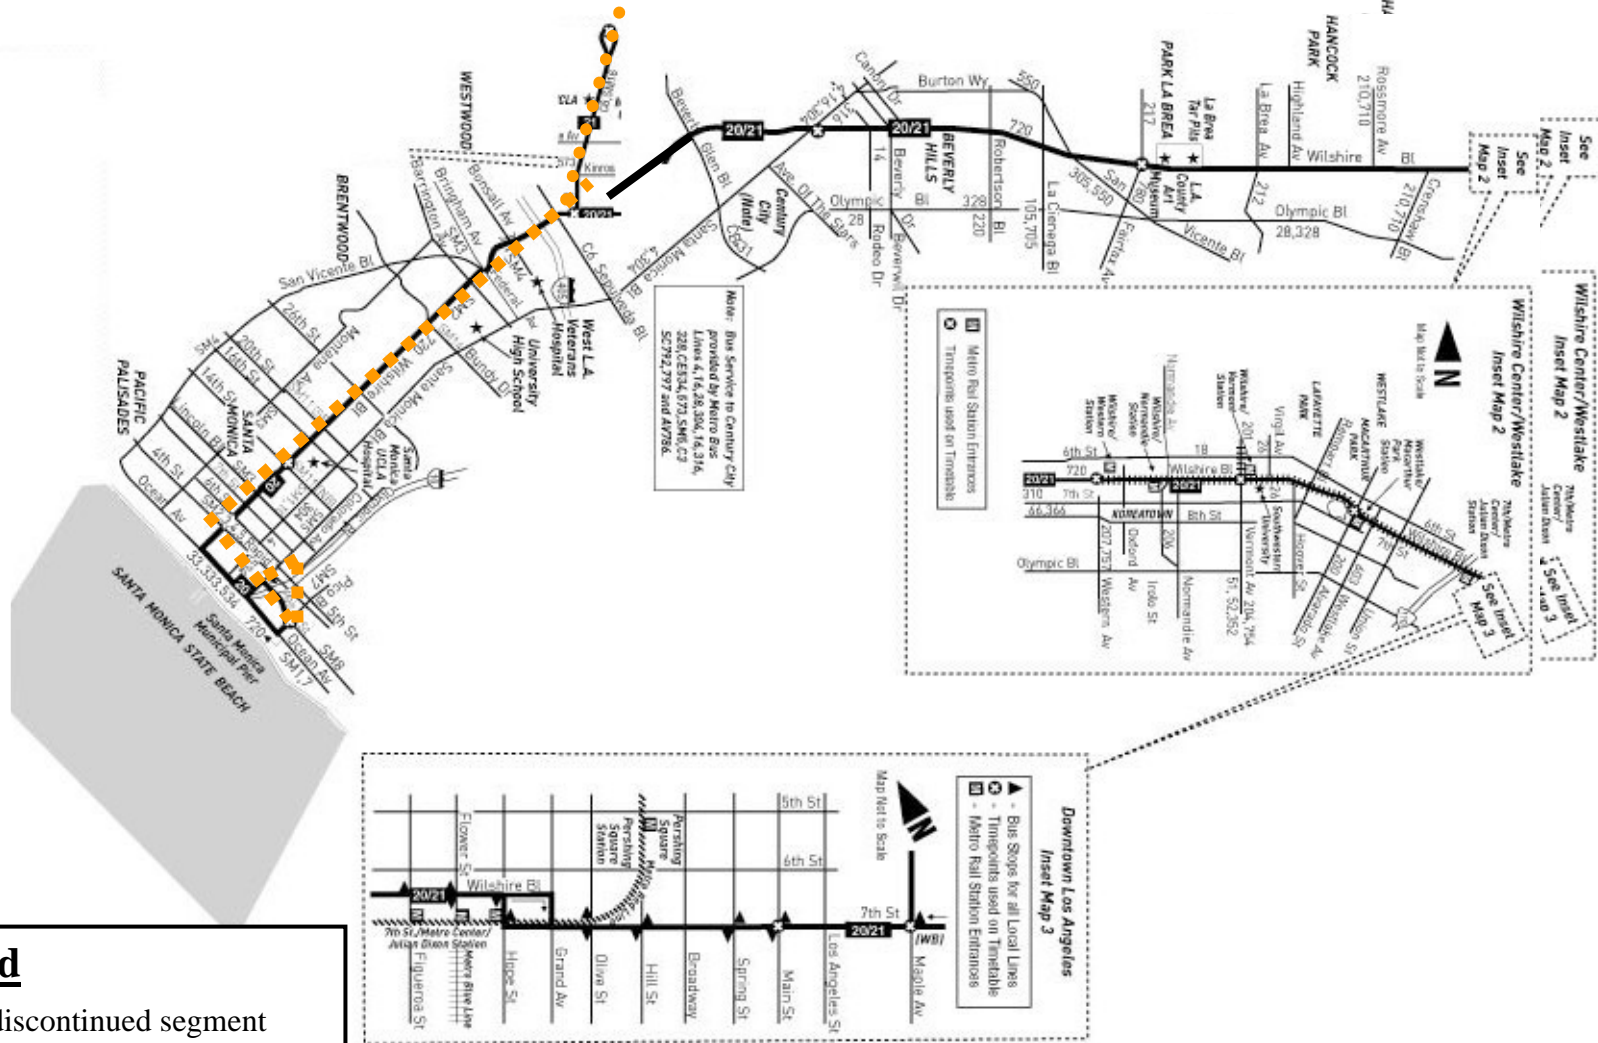

Metro Connections Line 20-21

Shorten Route 20 service at Wilshire/Westwood Blvds. Discontinue Route 21

Legend

- Proposed discontinued segment Route 20
- Proposed discontinued Route 21