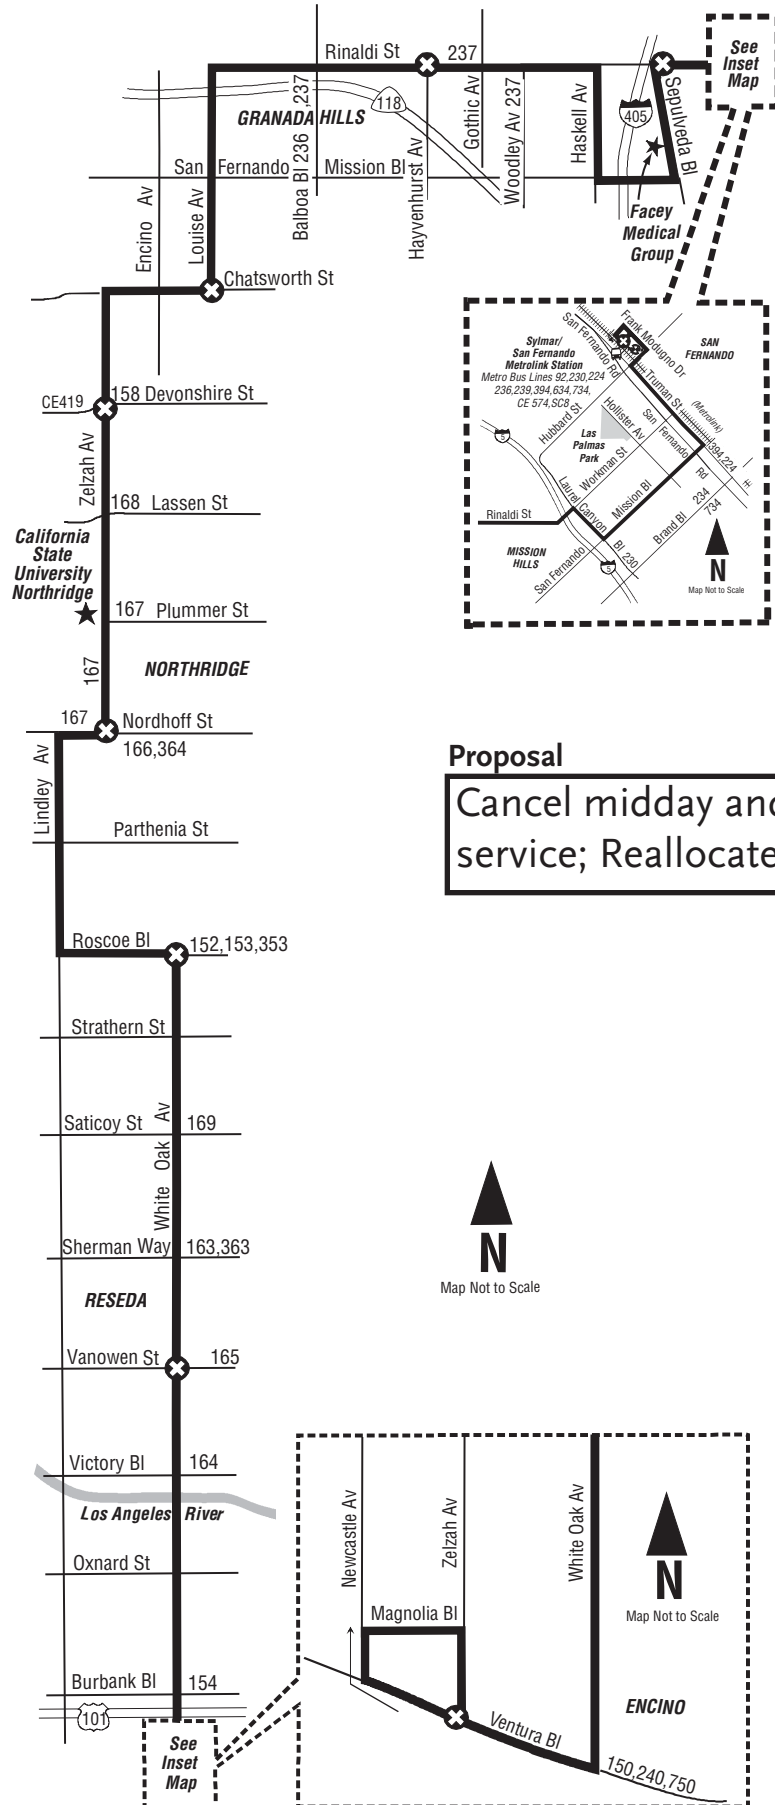

LINE 239 - WHITE OAK AV. - ZELZAH AV. - RINALDI ST. (BRANCH ROUTE OF LINE 230)

Proposal
Cancel midday and weekend service; Reallocate resources