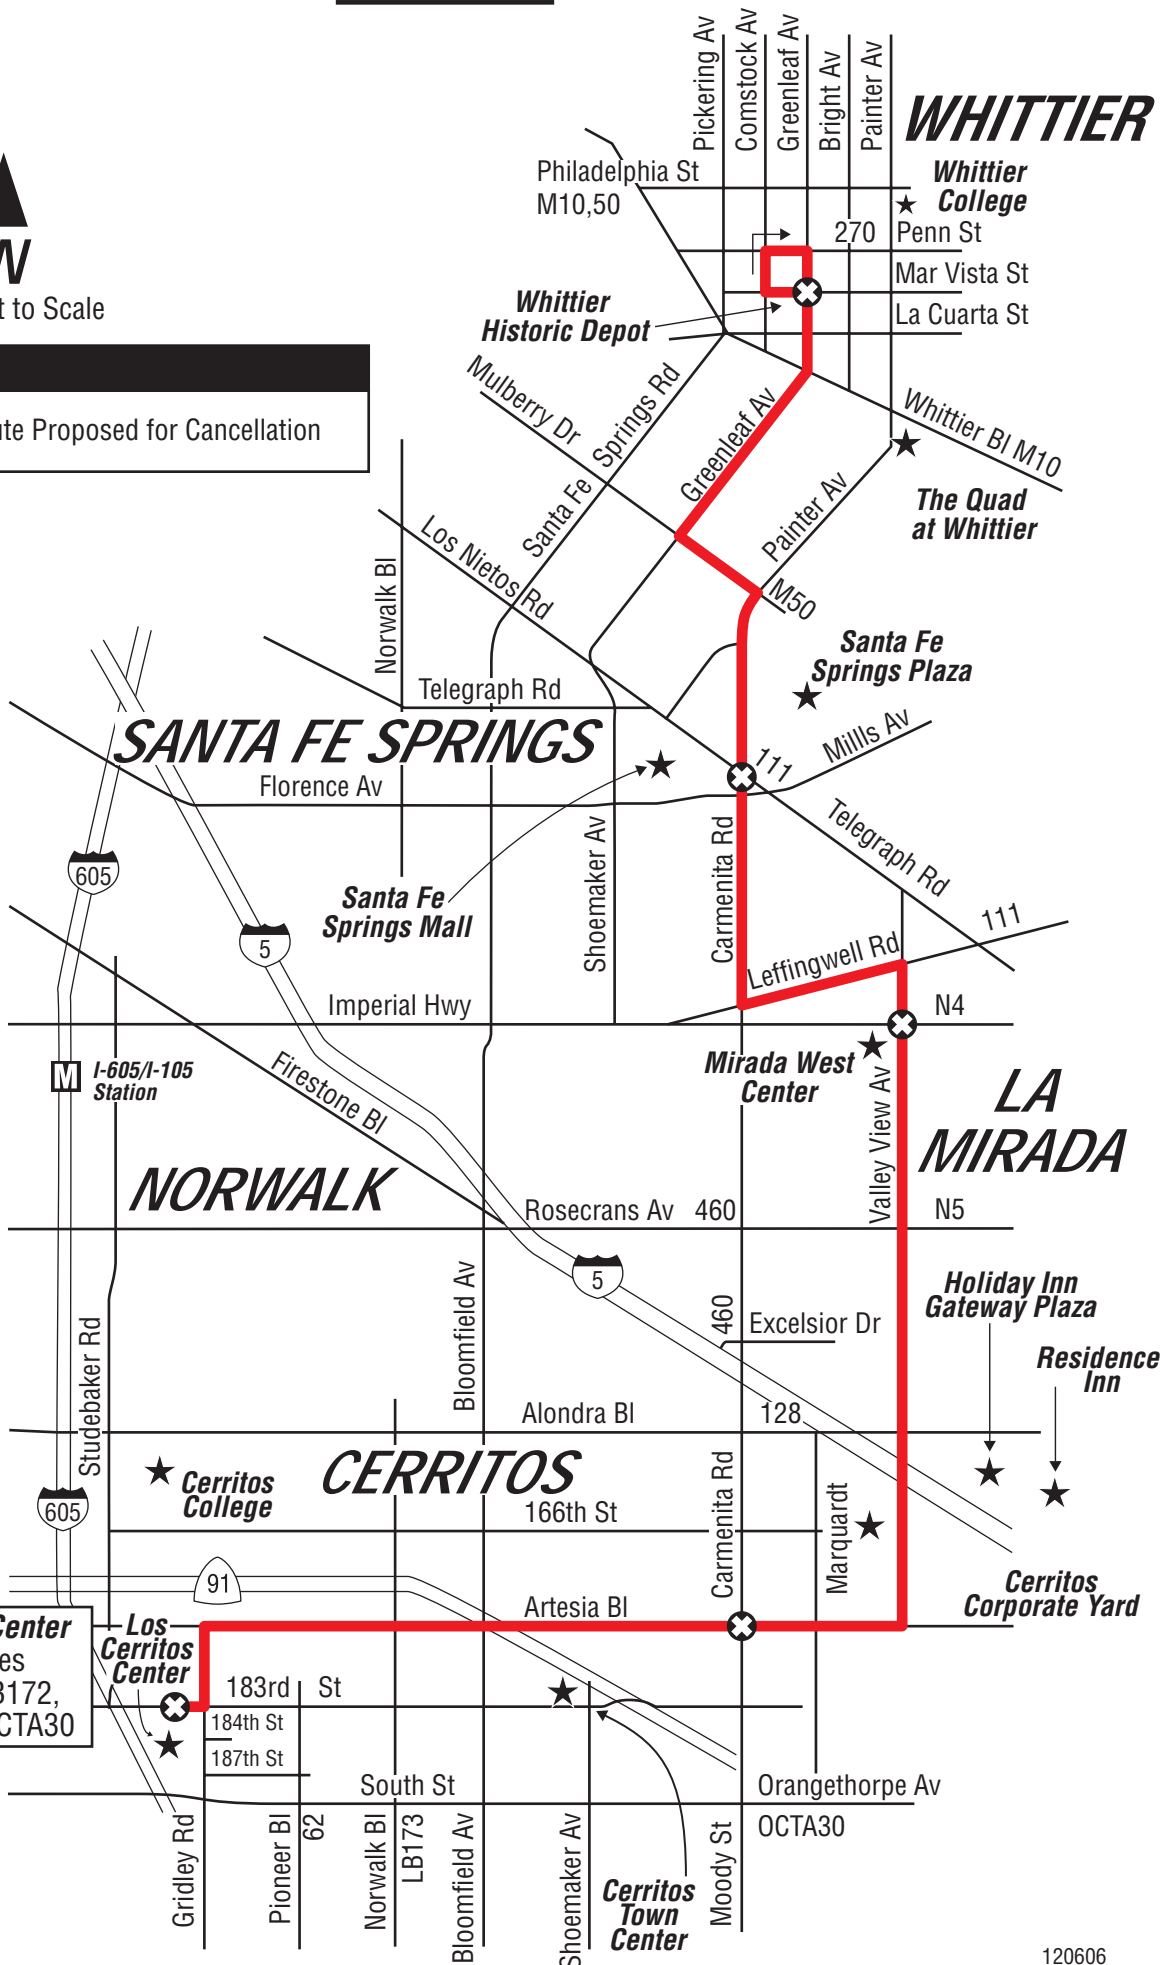

Line 275

Map Not to Scale

Legend

 - Current Route Proposed for Cancellation

Los Cerritos Center
 Metro Bus Lines
 62,130,275;LB172,
 173,192;N2;OCTA30