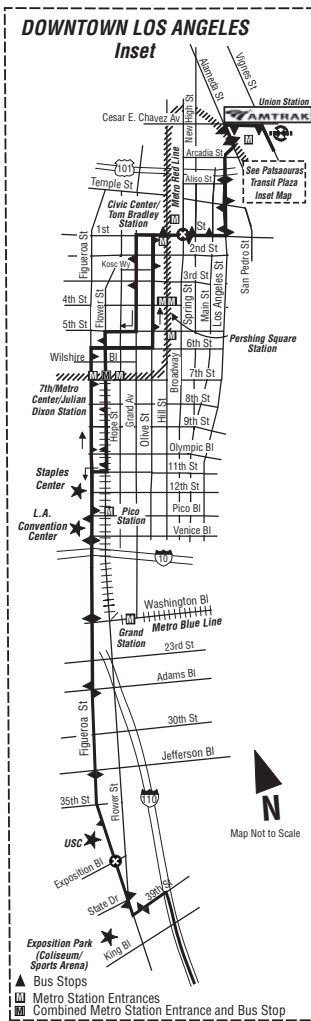

Line 442 -- Cancel Service

LEGEND

- - Route of Line 442
- - - - Alternate Southbound Route
- - Limited Stops
- ⊗ - Limited Stops and Timepoints used on Timetable
- ⊕ - Timepoints used on Timetable
- M - Metro Rail Station Entrances