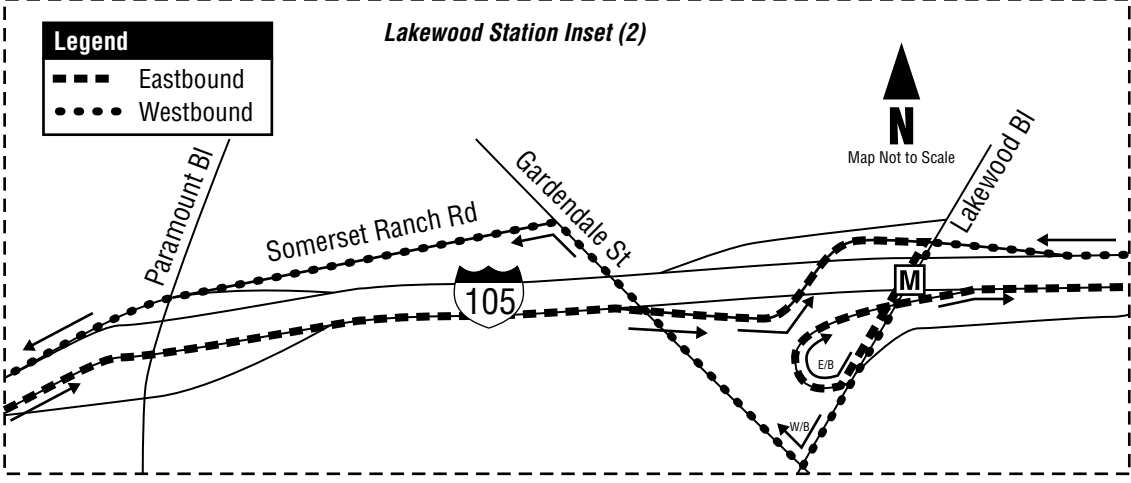

Line 622 -- Cancel Service

Legend

- ⊗ Timepoints and Stop used on Timetable
- M Timepoint and Metro Rail Station
- M Metro Rail Station

Metro Bus Lines Shown at Transfer Locations Subject to Change Without Notice