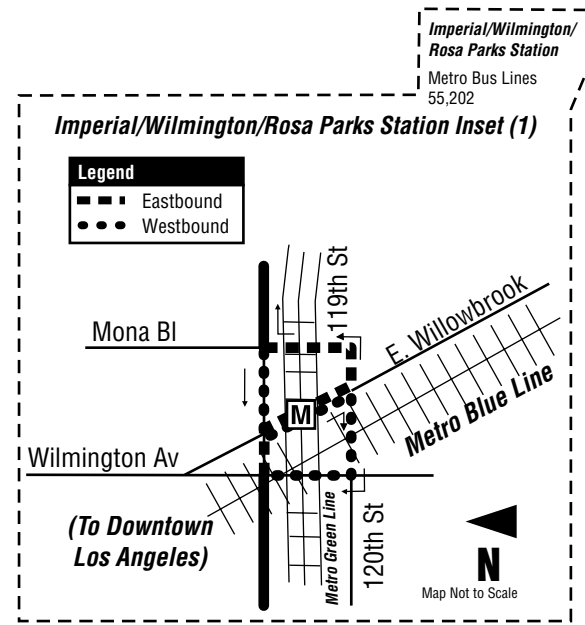

Line 622 -- Cancel Service

Legend

- ⊗ Timepoints and Stop used on Timetable
- M Timepoint and Metro Rail Station
- M Metro Rail Station

Metro Bus Lines Shown at Transfer Locations Subject to Change Without Notice