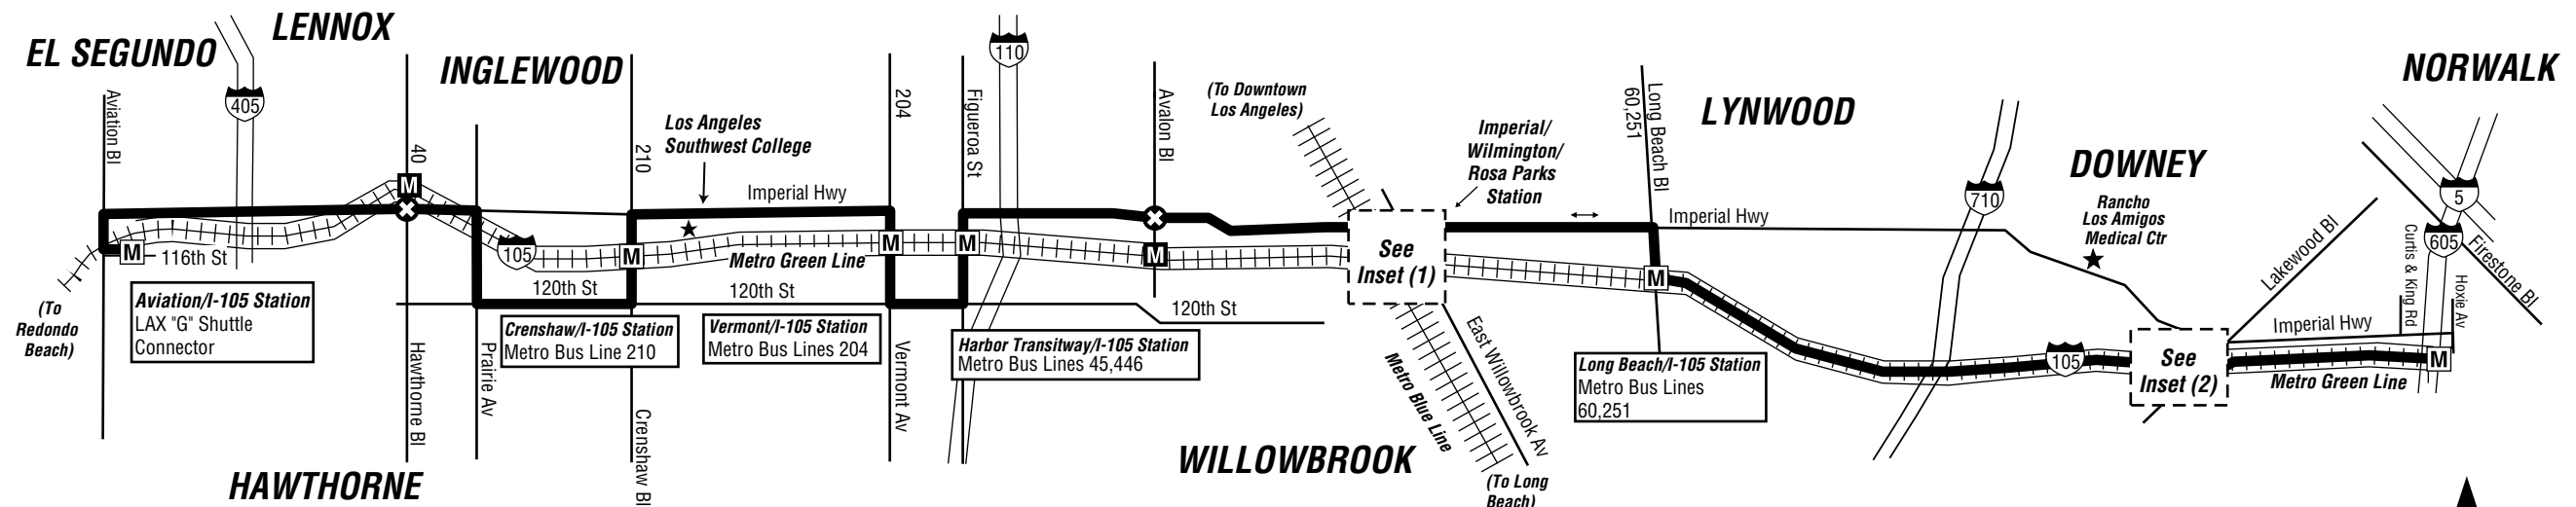

Line 622 -- Cancel Service

Legend

- ⊗ Timepoints and Stop used on Timetable
- M Timepoint and Metro Rail Station
- M Metro Rail Station

Metro Bus Lines Shown at Transfer Locations Subject to Change Without Notice