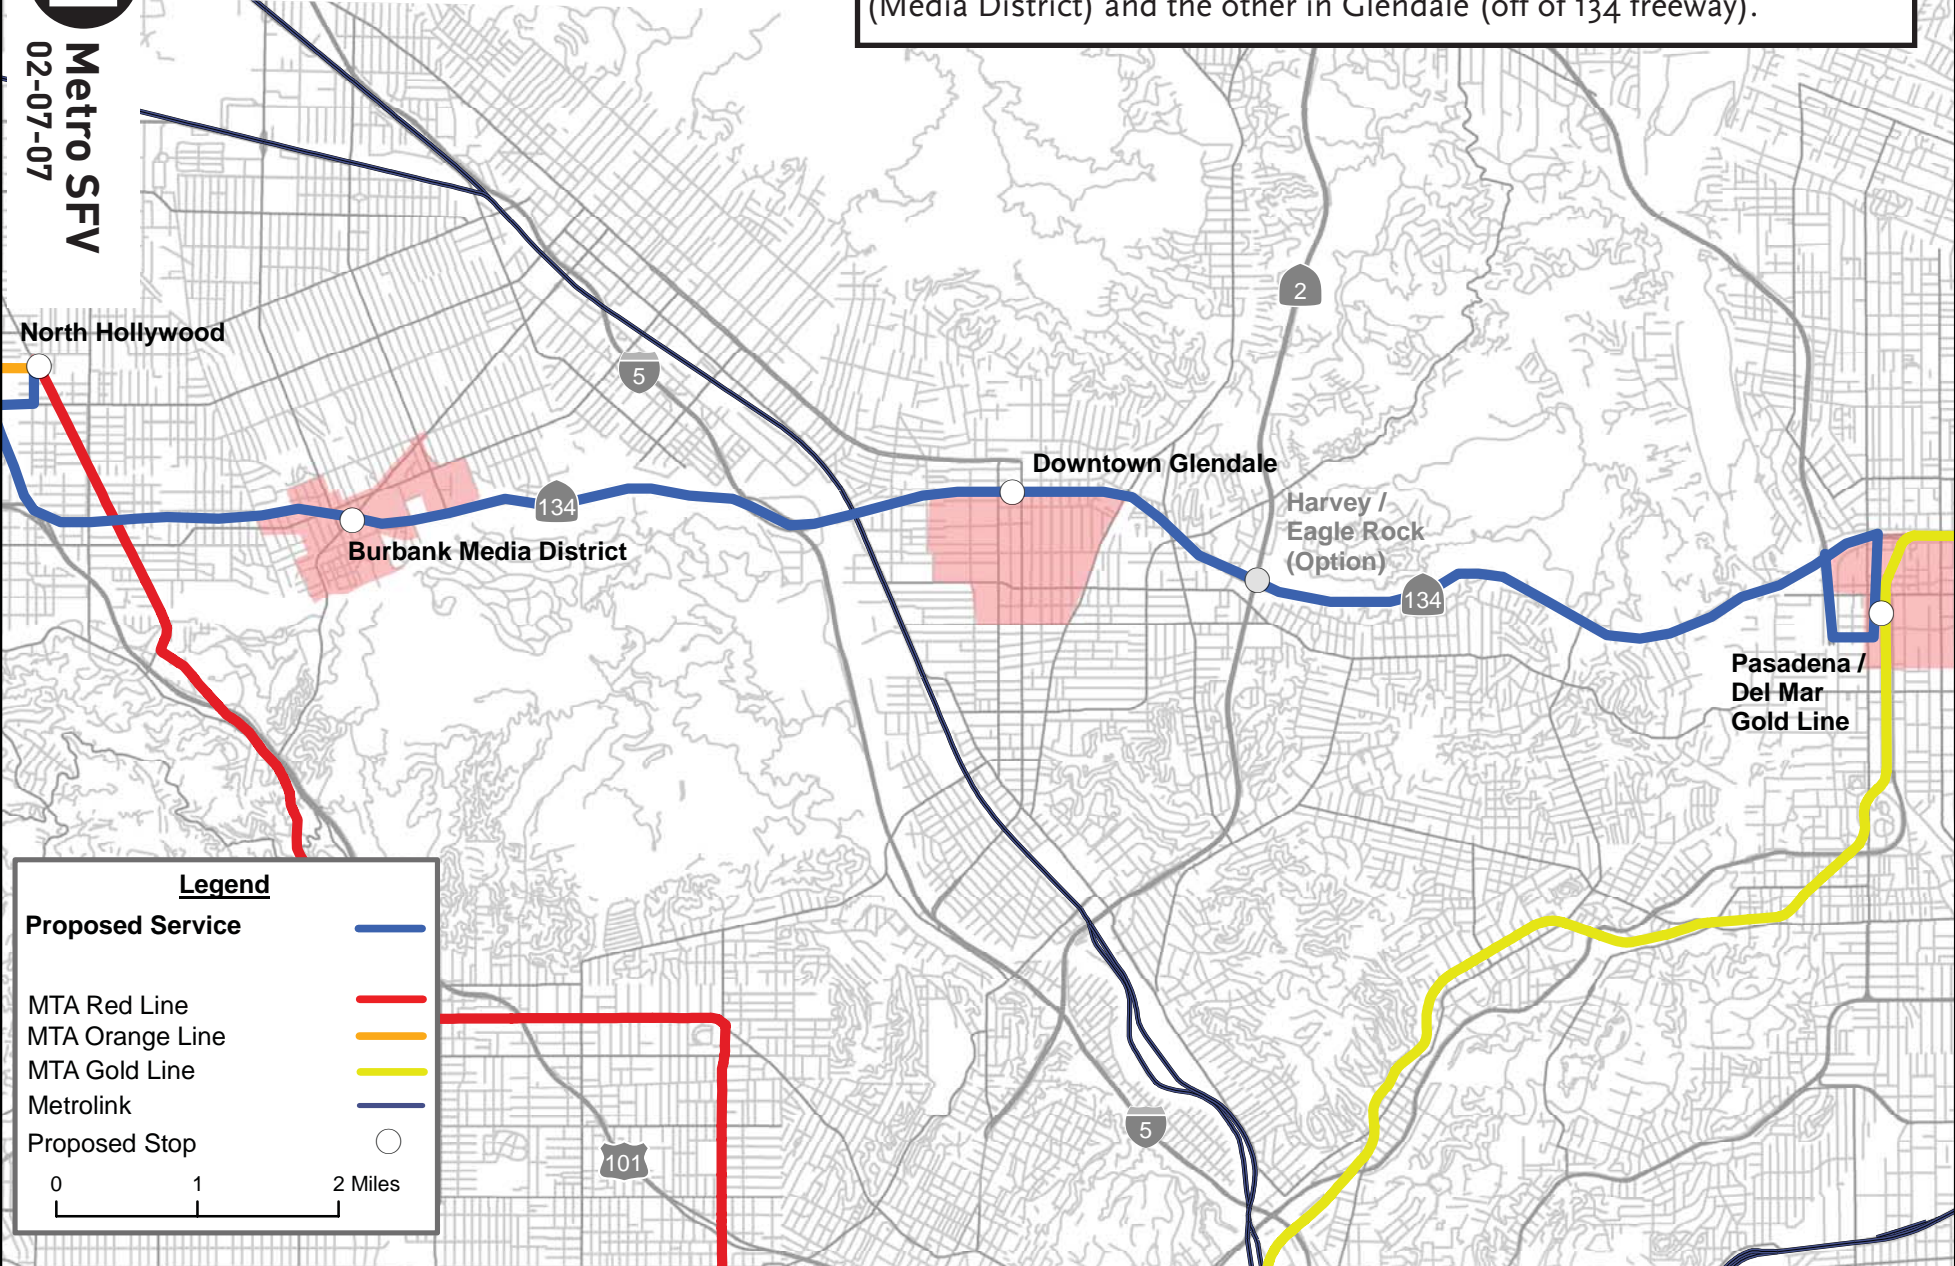

STUDY EXPRESS LINE (TRI-CITY TRANSIT LINK EXPRESS) (Map courtesy of City of Burbank)

Proposal
New express line operating between North Hollywood Red/Orange Line Station and Pasadena Gold Line with two in-route stops, one in Burbank (Media District) and the other in Glendale (off of 134 freeway).

Legend

Proposed Service

- MTA Red Line
- MTA Orange Line
- MTA Gold Line
- Metrolink

Proposed Stop

0 1 2 Miles