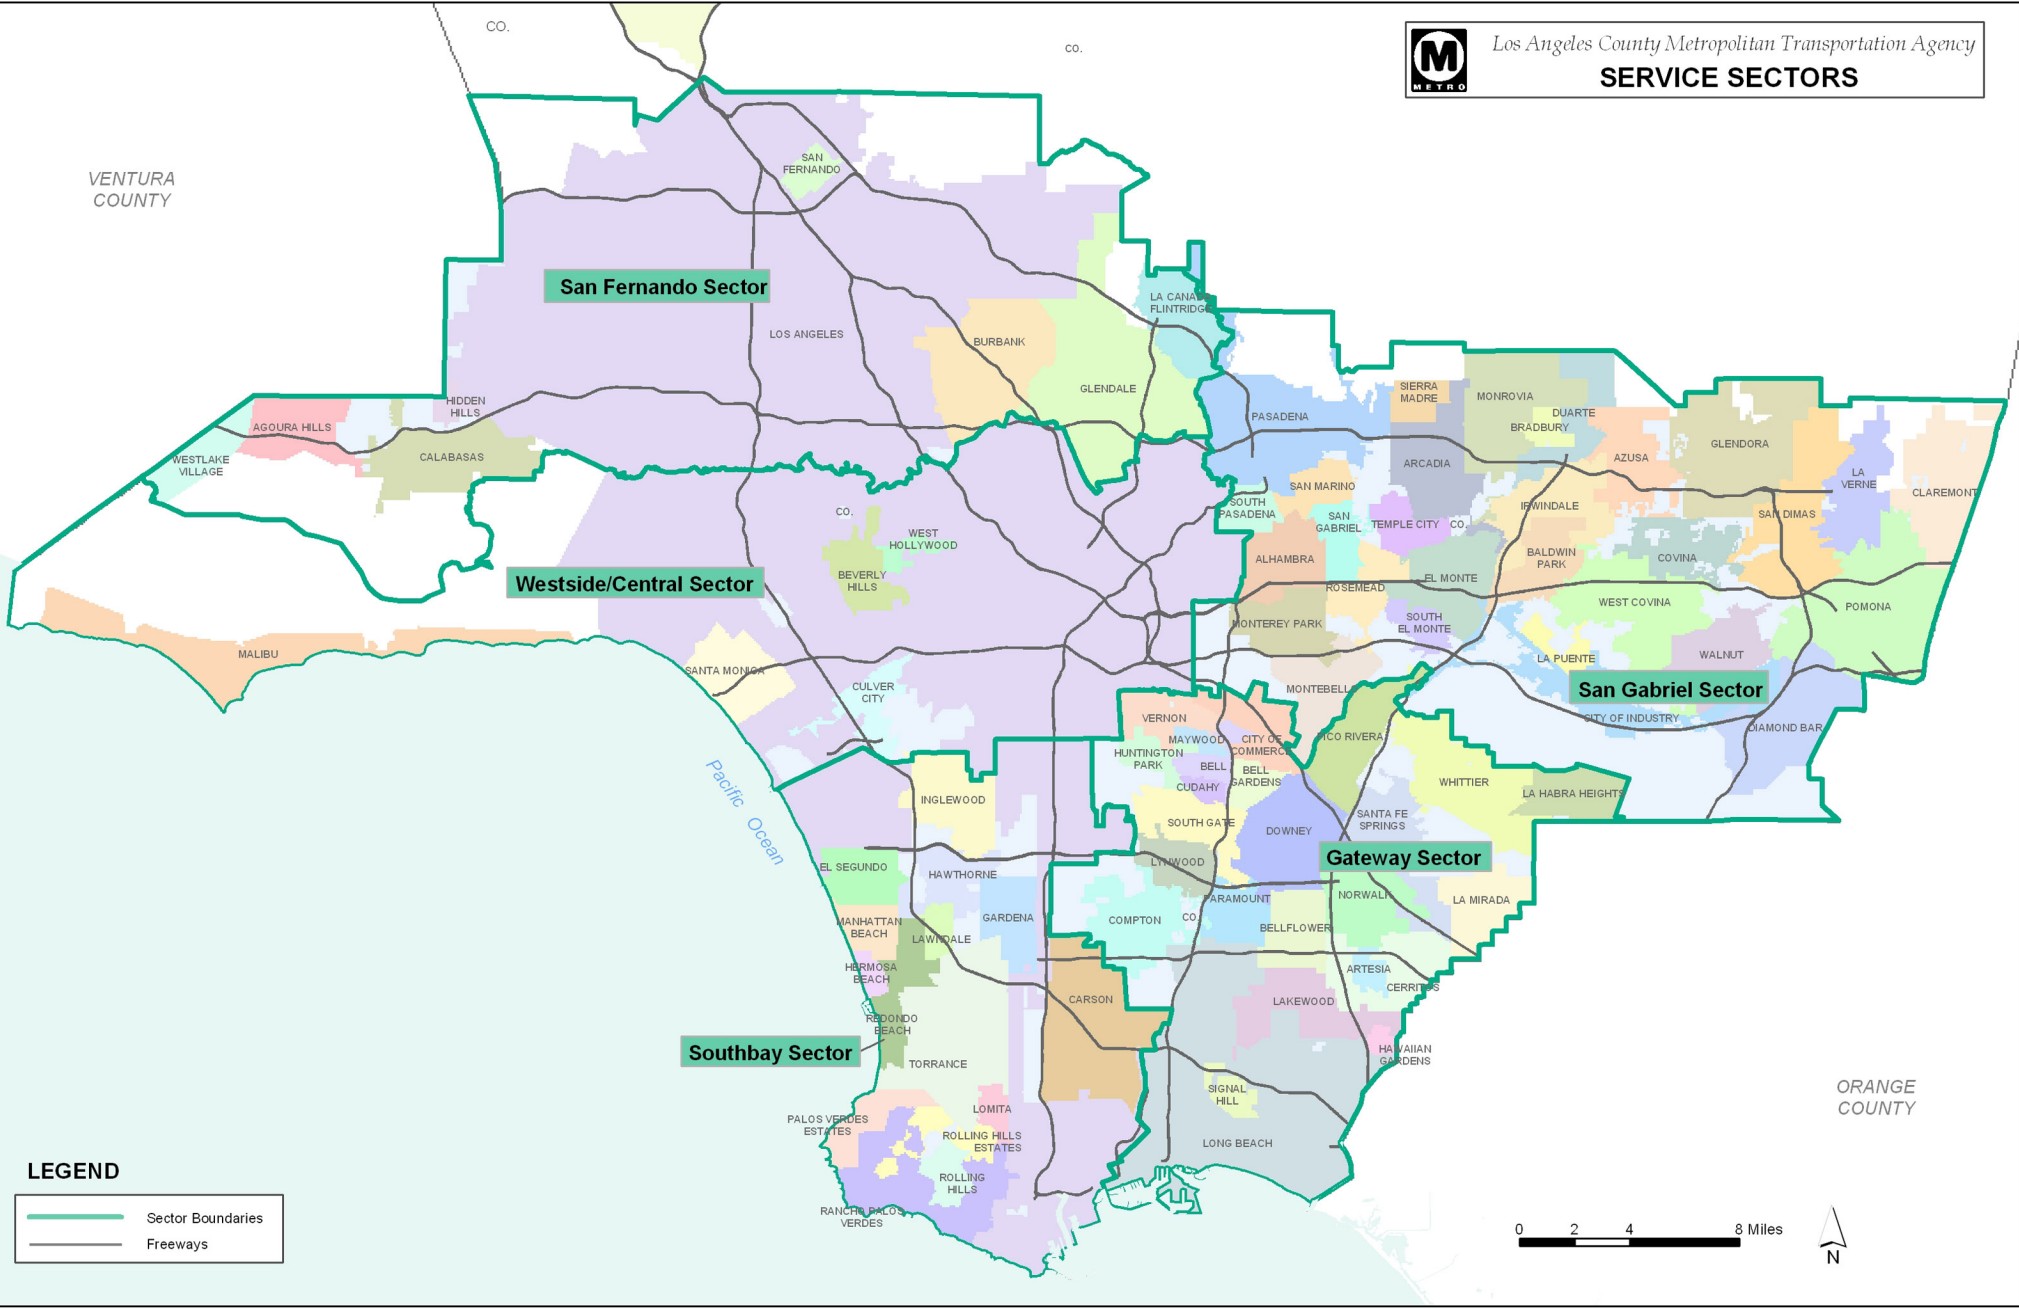

SERVICE SECTORS

VENTURA COUNTY

LEGEND

- Sector Boundaries
- Freeways

0 2 4 8 Miles

ORANGE COUNTY